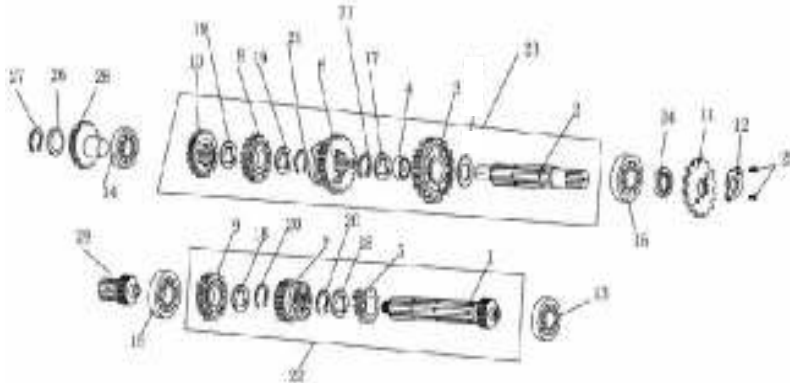

TRANSMISSION

DIA.N	PART NO.	DESCRIPTION	Q'TY
D12-01	23501-D000-000	Mainshaft, Transmission <i>(not sold alone)</i>	1
D12-02	23601-D000-000	Countershaft, Transmission <i>(not sold alone)</i>	1
D12-03	23611-ABCD-000	Gear, Countershaft 1st 36T	1
D12-04	23614-ABCD-000	Bush	1
D12-05	23509-ABCD-000	Gear, Mainshaft 2nd 16T <i>(not sold alone)</i>	1
D12-06	23603-ABCD-000	Gear, Countershaft 2nd 31T	1
D12-07	23504-ABCD-000	Gear, Mainshaft 3rd 17T	1
D12-08	23608-ABCD-000	Gear, Countershaft 3rd 23T	1
D12-09	23505-ABCD-000	Gear, Mainshaft 4th 20T <i>(not sold alone)</i>	1
D12-10	23605-ABCD-000	Gear, Countershaft 4th 21T	1
D12-11	41205-ABCD-000	Sprocket Wheel, Drive 17T	1
D12-12	23681-ABCD-000	Plate, Drive Sprocket	1
D12-13	GB/T276-94-6001	Bearing 6001	1
D12-14	GB/T276-94-6201	Bearing 6201	1
D12-15	GB/T276-94-6203	Bearing 6203	2
D12-17	23606-ABCD-001	Washer 1, Lock 23	1
D12-18	23507-ABCD-000	Washer, Lock 20.8	1
D12-19	23606-ABCD-002	Washer 2, Lock 20.8	1
D12-20	23506-ABCD-000	Circlip 15.5	2
D12-21	23610-ABCD-000	Circlip 15.5	2
D12-22	22201-D000-000	Mainshaft, Assy.	1
D12-23	22202-D000-000	Countershaft, Assy.	1
D12-24	90801-1729-005	Oil Seal, Countershaft 17*29*5	1
D12-25	GB/5783-06008-L	Bolt, Hex-Head M6*8	2
D12-26	22302-D000-000	Washer, Thrust 12	1
D12-27	15111-D000-000	Circlip 13.6	1
D12-28	22301-D000-000	Gear, Kick Start Driven 25T	1
D12-29	22303-D000-000	Gear, Mainshaft Clutch 14T	1