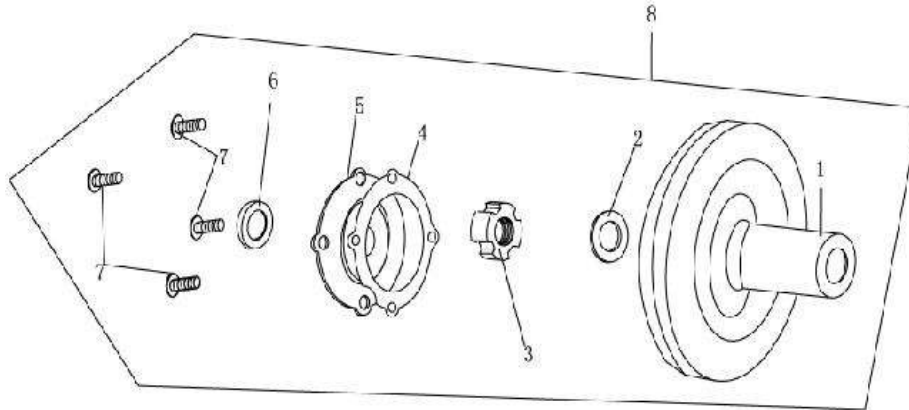

OIL FILTER

DIA.N	PART NO.	DESCRIPTION	Q'TY
D06-01	1521A-D000-001	Oil Filter	1
D06-02	20512-D000-000	Washer 14*24*12	1
D06-03	90209-14001-000	Nut, Lock M 14*1	1
D06-04	15202-D000-000	Gasket, Oil Filter Cover	1
D06-05	15209-D000-000	Cover, Oil Filter	1
D06-06	15208-D000-000	Oil Seal 25*6*3	1
D06-07	GB/819-05012-B	Bolt, Cross M5*12	4
D06-08	1521A-D000-000	Oil Filter, Comp.	1