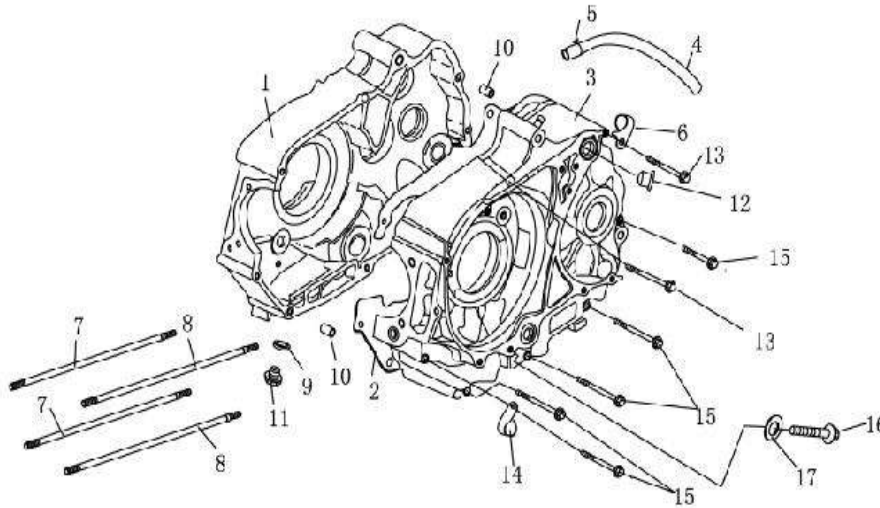

CRANKCASE

DIA.N	PART NO.	DESCRIPTION	Q'TY
D05-01	1110A-D000-000	Crankcase R.	1
D05-02	11009-D000-000	Gasket, Crankcase	1
D05-03	1120A-D000-000	Crankcase L.	1
D05-04	11211-D000-000	Tube, Breather	1
D05-05	11212-D000-000	Clip, Breather Tube	1
D05-06	11421-ABCD-000	Clip, Tube	1
D05-07	GB/899-07205-C	Bolt A205, Cylinder Stud	2
D05-08	GB/899-07215-C	Bolt B215, Cylinder Stud	2
D05-09	90301-12-000	Aluminium Washer 12	1
D05-10	90411-10014-000	Pin, Dowel 10*14	2
D05-11	90115-12015-00L	Bolt, Drain Plug M12*1.5	1
D05-12	11411-ABCD-000	Rubber, Plug	1
D05-13	GB/5787-06060-L	Bolt, Hex-Flange M6*60	2
D05-14	14440-D000-000	Clip, Carburetor Drain Oil Tube	1
D05-15	GB/5787-06065-L	Bolt, Hex-Flange M6*65	5
D05-16	GB/5787-06018-L	Bolt, Hex-Flange M6*18	1
D05-17	90301-6-00B	Aluminium Washer 6.5	1