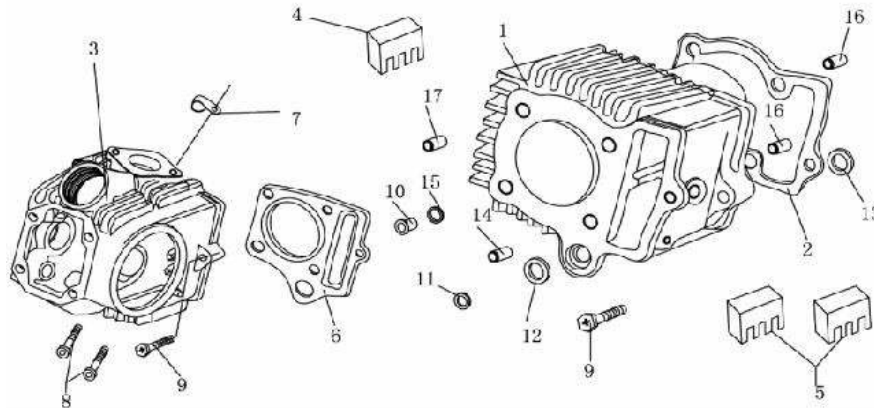

CYLINDER

DIA.N	PART NO.	DESCRIPTION	Q'TY
D02-01	1211A-D000-000	Cylinder	1
D02-02	12241-D000-000	Gasket, Cylinder	1
D02-03	1220A-D000-000	Cylinder Head	1
D02-04	12003-D000-000	Rubber Cushion 1, Cylinder	1
D02-05	12004-D000-000	Rubber Cushion 2, Cylinder	2
D02-06	12401-D000-000	Gasket, Cylinder Head	1
D02-07	90563-ABCD-000	Clip, Hi-Pot Cable	1
D02-08	GB/70-06020-N	Bolt, Cylinder Hex-Head M6*20	2
D02-09	GB/19.2-06020-L	Bolt, Hex-Head Cross M6*20	1
D02-10	90414-ABCD-000	Bush 20134	1
D02-11	90128-ABCD-000	Bush 20128	1
D02-12	12393-ABCD-00A	Seal Ring A 15* 19*2.4	1
D02-13	12393-ABCD-00B	Seal Ring B 11.5* 16*2.5	1
D02-14	GB/19.2-06030-L	Bolt, Hex-Head Cross M6*30	1
D02-15	12395-ABCD-000	Gasket, Seal 8*2	1
D02-16	90411-08012-000	Pin, Dowel 92401-08012	2
D02-17	90411-08014-000	Pin, Dowel 92401-08014	2

**CAM CHAIN TENSIONER**

DIA.N	PART NO.	DESCRIPTION	Q'TY
D04-01	14109-CD00-000	Sprocket 32T, Cam	1
D04-02	14440-CD00-000	Chain 90S, Cam	1
D04-03	14530-ABCD-000	Arm, Cam Chain Tensioner	1
D04-04	14541-ABCD-000	Roller, Cam Chain Tensioner	1
D04-05	14542-ABCD-000	Pivot, Cam Chain Tensioner	1
D04-06	14543-ABCD-000	Spring, Cam Chain Tensioner	1
D04-07	14510-ABCD-000	Rod, Cam Chain Tensioner	1
D04-08	14512-ABCD-000	End, Cam Chain Tensioner Rod	1
D04-09	14560-CD00-000	Roller, Cam Chain Guide 6* 38.5*12	1
D04-10	14561-CD00-000	Pin, Cam Chain Guide Roller	1
D04-11	15133-CD00-000	Sprocket Wheel 12* 47*9, Oil Pump	1
D04-12	15114-CD00-000	Shaft, Oil Pump Sprocket Wheel	1
D04-13	90111-12014-00L	Bolt, Sealing Chain Tensioner M4*1.5	1
D04-14	GB/5783-05012-B	Bolt, Hex-Head M5*12	3
D04-15	90301-14-00B	Washer 14	1
D04-16	90301-8-00B	Washer 8	1
D04-17	90301-8-00B	Washer 8	1