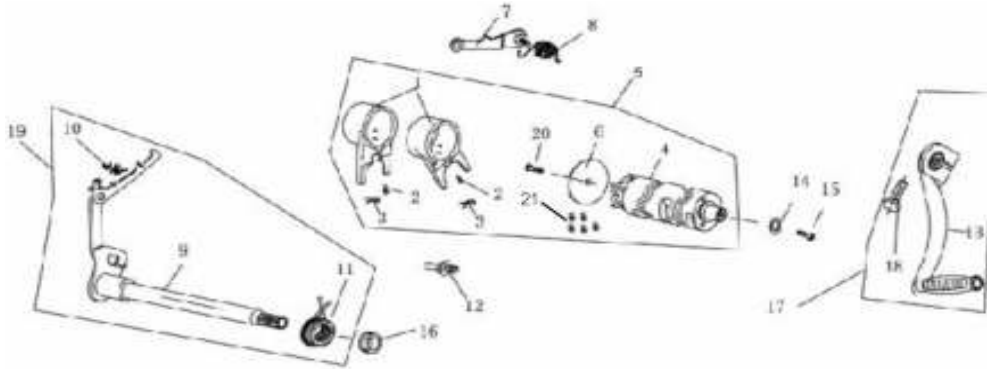

GEARSHIFT MECHANISM

DIA.N	PART NO.	DESCRIPTION	Q'TY
D13-01	23740-ABCD-000	Fork, Gearshift	2
D13-02	23742-ABCD-000	Pin, Gearshift Fork Guide	2
D13-03	23748-ABCD-000	Clip, Gearshift Fork Guide Pin	2
D13-04	23701-ABCD-000	Drum, Gearshift	1
D13-05	23701-ABCD-00A	Drum, Gearshift Comp.	1
D13-06	23719-ABCD-000	Fixture Board	1
D13-07	23730-ABCD-000	Spindle Comp, Gearshift Drum	1
D13-08	23731-ABCD-000	Spring, Shift Drum Stopper	1
D13-12	23723-ABCD-000	Pivot, Shift Fixture	1
D13-14	23718-ABCD-000	Washer 6	1
D13-15	GB/5783-06016-L	Bolt, Hex-Head M6*16	1
D13-16	90801-11024-010	Oil Seal, Shaft Shift 11.6*24*10	1
D13-17	FA000100	Gearshift Pole Assy. (includes bellow:)	1
D13-13	FA000101	Gearshift Pole (not sold alone)	1
D13-18	GB/5783-06020-L	Bolt, Hex-Head M6*20	1
D13-19	23700-BCD0-000	Shaft Shift Assy. (includes bellow:)	1
D13-09	23712-D000-000	Arm comp., Gerashift (not sold alone)	1
D13-10	23722-BCD0-000	Spring, Shaft Shift (not sold alone)	1
D13-11	23716-D000-000	Spring, Shaft Shift Return (not sold alone)	1
D13-20	GB/818-06016-T	Bolt, Cross M6*16	1
D13-21	23746-ABCD-000	Pin, Fixture Board 4*13	5