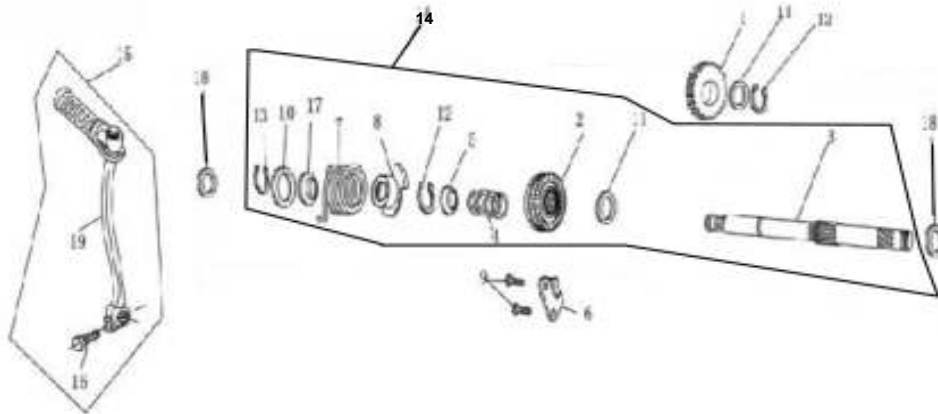

DIA.N	PART NO.	DESCRIPTION	Q'TY
D14-01	24102-D000-000	Gear, Kick Start Drive	1
D14-02	24105-D000-000	Ratchet Wheel, Starter	1
D14-03	24101-D000-000	Shaft, Kick Start	1
D14-04	20704-D000-000	Spring, Ratchet Wheel	1
D14-05	20710-D000-000	Seat, Ratchet Wheel Spring	1
D14-06	28164-ABCD-000	Guide Plate, Ratchet Wheel	1
D14-07	24108-D000-000	Return Spring, Kick Start Shaft	1
D14-08	20706-D000-000	Return Spring Seat, Kick Start Shaft	1
D14-09	GB/5783-06020-L	Bolt, Hex-Head M6*20	2
D14-10	20709-D000-000	Washer 17	1
D14-11	20712-D000-000	Washer 20	1
D14-12	20711-D000-000	Washer 20	3
D14-13	20708-D000-000	Washer 16	1
D14-14	24100-D000-000	Kick Axle Comp.	1
D14-15	FA000200	Kick Starter <i>(includes below:)</i>	1
D14-16	GB/5783-06020-L	Bolt, Hex-Head M6*20	1
D14-19	FA000201	Pole, Starter <i>(not sold alone)</i>	1
D14-17	24111-D000-000	Cap, Spring	1
D14-18	24110-D000-000	Washer 14	2