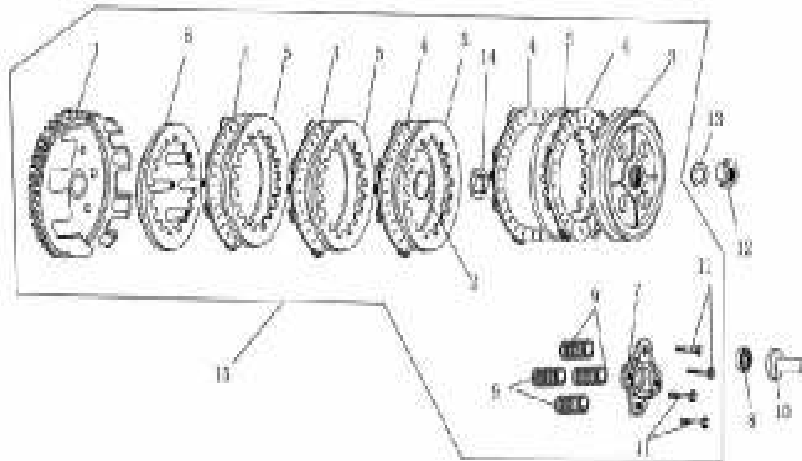

CLUTCH

DIA.N	PART NO.	DESCRIPTION	Q'TY
D10-01	2130A-D000-000	Outer Cover, Clutch <i>(not sold alone)</i>	1
D10-02	21146-005-000	Lock <i>(not sold alone)</i>	1
D10-03	2101A-D000-000	Center, Clutch	1
D10-04	2120A-D000-000	Friction Plate, Clutch	5
D10-05	21002-D000-000	Drive Plate, Clutch	4
D10-06	21004-D000-000	Driving Plate <i>(not sold alone)</i>	1
D10-07	21402-D000-000	Head Cover, Clutch <i>(not sold alone)</i>	1
D10-08	GB/T276-94-6000	Bearing 6000	1
D10-09	21401-D000-000	Spring, Clutch	4
D10-10	21403-D000-000	Push Rod, Clutch	1
D10-12	90202-D000-000	Nut, Lock A M14*1	1
D10-13	90315-ABCD-000	Washer 14* 24*1.2	1
D10-14	21148-005-000	Lock, Washer <i>(not sold alone)</i>	1
D10-15	21000-D000-000	Clutch Assy.	1