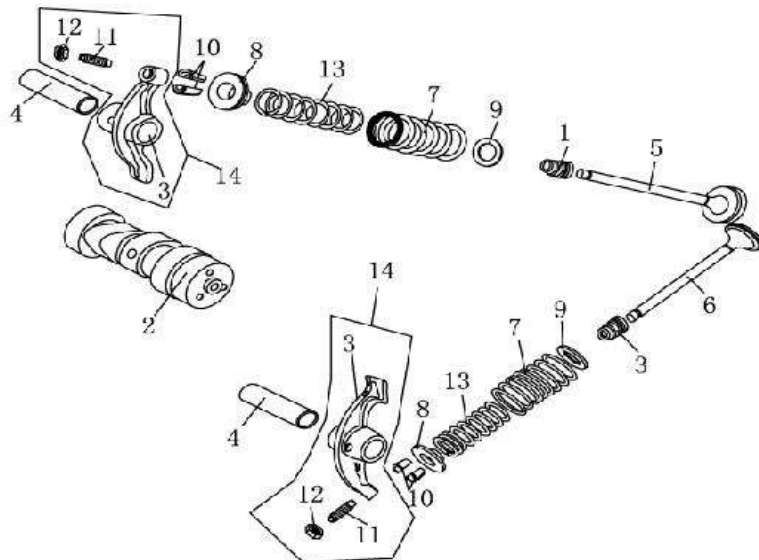

CAMSHAFT / VALVE

DIA.N	PART NO.	DESCRIPTION	Q'TY
D03-01	14790-ABCD-000	Oil Seal, Valve	2
D03-02	14100-ABCD-000	Camshaft, Comp.	1
D03-04	14450-ABCD-000	Shaft, Valve Rocker On	2
D03-05	14711-D000-000	Valve In	1
D03-06	14712-D000-000	Valve Out	1
D03-07	20116-D000-000	Spring, Valve Outer	2
D03-08	20118-D000-000	Retainer, Valve Outer	2
D03-09	20115-D000-000	Seat, Valve Spring Outer	2
D03-10	20119-D000-000	Cotter, Valve	4
D03-13	20117-D000-000	Spring, Valve Inner	2
D03-14	14430-ABCD-000	Valve Rocker Arm Comp <i>(includes below:</i>	2
D03-03	20111-ABCD-000	Valve Rocker Arm <i>(Not sold alone)</i>	2
D03-11	14436-ABCD-000	Screw, Tappet Adjusting <i>(Not sold alone)</i>	2
D03-12	14437-ABCD-000	Nut, Tappet Adjusting <i>(Not sold alone)</i>	2