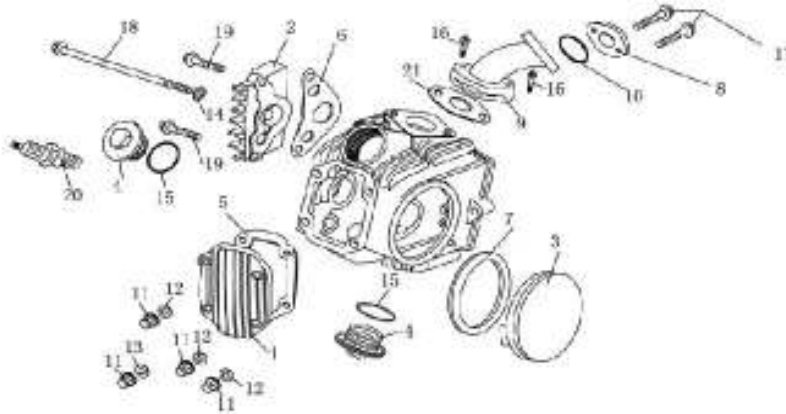

CYLINDER HEAD

DIA.N	PART NO.	DESCRIPTION	Q'TY
D01-01	12231-D000-000	Cylinder Head Cover	1
D01-02	12332-D000-000	Cylinder Head Cover R	1
D01-03	12331-CD00-000	Cylinder Head Cover L	1
D01-04	FB000102GD	Valve Cover (GOLD)	2
D01-05	12232-D000-000	Gasket, Cylinder Head Cover	1
D01-06	20136-D000-000	Gasket, Cylinder Head R.	1
D01-07	12333-CD00-000	Gasket, Cylinder Head L.	1
D01-08	16107-ABCD-000	Gasket, Insulator	1
D01-09	16103-D000-000	Pipe In	1
D01-10	90701-25002-000	O Ring 25*2.4	1
D01-11	12001-D000-000	Nut Flange M7	4
D01-12	90435-D000-000	Washer 7.5*2.5	3
D01-13	90436-D000-000	Copper Washer 6.5	1
D01-14	90301-6-00B	Aluminium Washer 7.5	1
D01-15	90701-31003-005	O Ring, Valve 27.4* 2.4	2
D01-16	GB/5787-06025-L	Bolt, Hex-Flange M6*25	2
D01-17	GB/70-06030-N	Bolt, Cylinder Hex-Head M6*30	2
D01-18	GB/5787-06110-L	Bolt, Hex-Flange M6*110	1
D01-19	GB/5787-06020-L	Bolt, Hex-Flange M6*20	2
D01-20	30700-ABCD-000	Spark, Plug	1
D01-21	17191-ABCD-000	Gasket, Pipe In	1
D01-22	FA010000	125cc Full Engine Complete	1