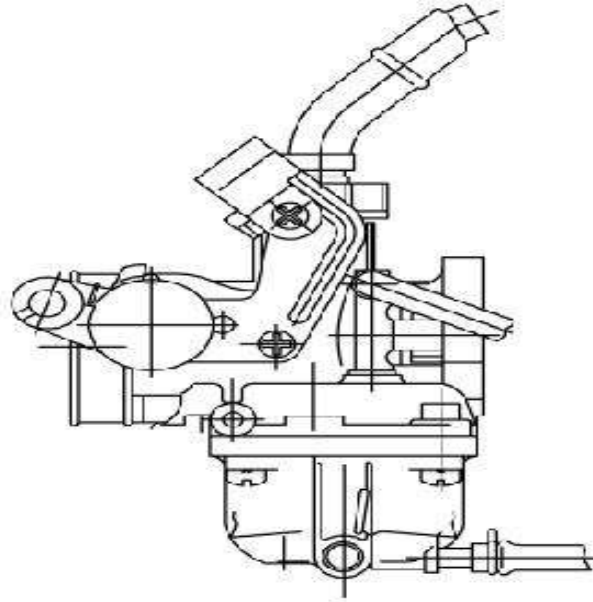

DIA.N	PART NO.	DESCRIPTION	Q'TY
D15-01	01U010000	Carburetor Assy.	1