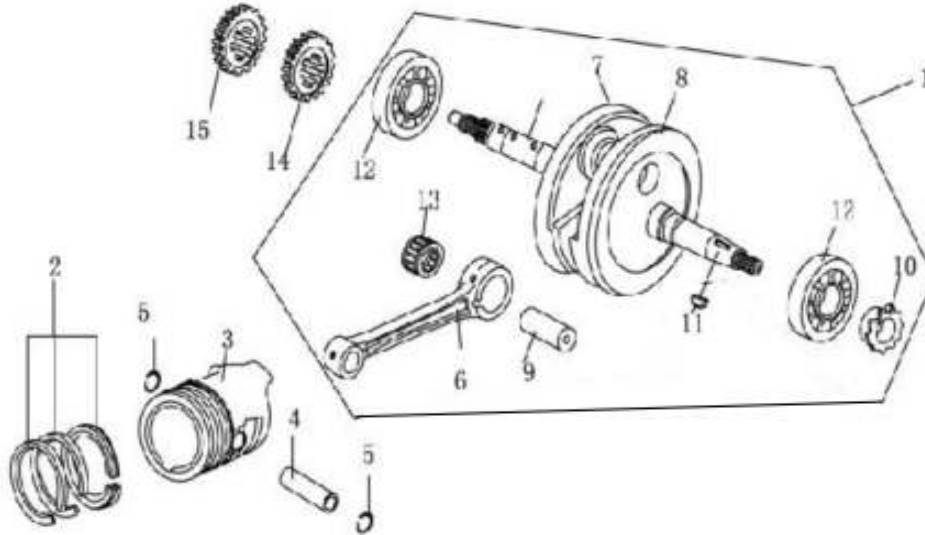

CRANKSHAFT / PISTON

DIA.N	PART NO.	DESCRIPTION	Q'TY
D08-01	13000-D000-000	Crankshaft Assy.	1
D08-02	13111-D000-000	Ring Set, Piston	1
D08-03	13101-D000-000	Piston	1
D08-04	13102-D000-000	Pin, Piston 13*38.5	1
D08-05	13112-ABCD-000	Clip, Piston Pin	2
D08-06	13216-D000-000	Rod, Connecting <i>(not sold separately)</i>	1
D08-07	1322B-D000-000	Crankshaft R.<i>(not sold separately)</i>	1
D08-08	13211-D000-000	Crankshaft, L.<i>(not sold separately)</i>	1
D08-09	13215-D000-000	Pin, Crankshaft<i>(not sold separately)</i>	1
D08-10	14201-CD00-000	Sprocket Wheel, Timing 16T <i>(not sold alone)</i>	1
D08-11	20301-D000-000	Key, Woodruff<i>(not sold separately)</i>	1
D08-12	GB/T276-94-6304	Bearing 6304 <i>(not sold separately)</i>	2
D08-13	13214-D000-000	Needle Bearing <i>(not sold separately)</i>	1
D08-14	15108-D000-000	Drive Sprocket, Oil Pump 17T	1
D08-15	22101-D000-000	Sprocket, Primary Wheel 18T	1