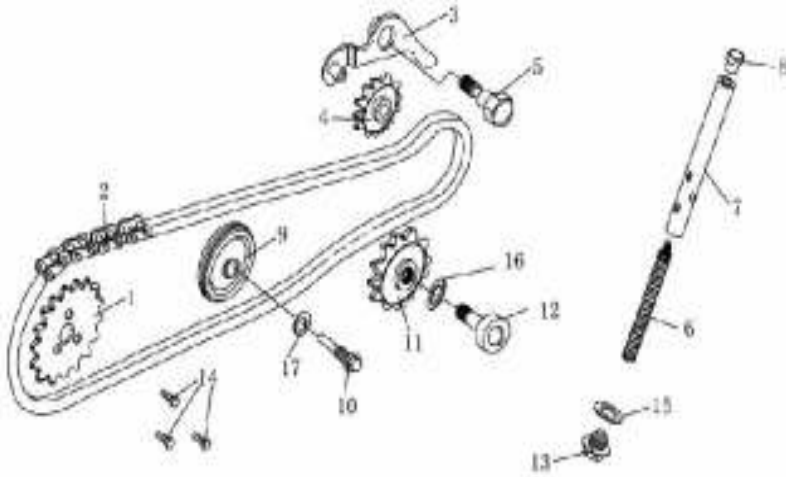

CYLINDER

DIA.N	PART NO.	DESCRIPTION	Q'TY
D02-01	1211A-D000-000	Cylinder	1
D02-02	12241-D000-000	Gasket, Cylinder	1
D02-03	1220A-D000-000	Cylinder Head	1
D02-04	12003-D000-000	Rubber Cushion 1, Cylinder	1
D02-05	12004-D000-000	Rubber Cushion 2, Cylinder	2
D02-06	12401-D000-000	Gasket, Cylinder Head	1
D02-07	90563-ABCD-000	Clip, Hi-Pot Cable	1
D02-08	GB/70-06020-N	Bolt, Cylinder Hex-Head M6*20	2
D02-09	GB/19.2-06020-L	Bolt, Hex-Head Cross M6*20	1
D02-10	90414-ABCD-000	Bush 20134	1
D02-11	90128-ABCD-000	Bush 20128	1
D02-12	12393-ABCD-00A	Seal Ring A 15* 19*2.4	1
D02-13	12393-ABCD-00B	Seal Ring B 11.5* 16*2.5	1
D02-14	GB/19.2-06030-L	Bolt, Hex-Head Cross M6*30	1
D02-15	12395-ABCD-000	Gasket, Seal 8*2	1
D02-16	90411-08012-000	Pin, Dowel 92401-08012	2
D02-17	90411-08014-000	Pin, Dowel 92401-08014	2

**CAM CHAIN TENSIONER**

DIA.N	PART NO.	DESCRIPTION	Q'TY
D04-01	14109-CD00-000	Sprocket 32T, Cam	1
D04-02	14440-CD00-000	Chain 90S, Cam	1
D04-03	14530-ABCD-000	Arm, Cam Chain Tensioner	1
D04-04	14541-ABCD-000	Roller, Cam Chain Tensioner	1
D04-05	14542-ABCD-000	Pivot, Cam Chain Tensioner	1
D04-06	14543-ABCD-000	Spring, Cam Chain Tensioner	1
D04-07	14510-ABCD-000	Rod, Cam Chain Tensioner	1
D04-08	14512-ABCD-000	End, Cam Chain Tensioner Rod	1
D04-09	14560-CD00-000	Roller, Cam Chain Guide 6* 38.5*12	1
D04-10	14561-CD00-000	Pin, Cam Chain Guide Roller	1
D04-11	15133-CD00-000	Sprocket Wheel 12* 47*9, Oil Pump	1
D04-12	15114-CD00-000	Shaft, Oil Pump Sprocket Wheel	1
D04-13	90111-12014-00L	Bolt, Sealing Chain Tensioner M4*1.5	1
D04-14	GB/5783-05012-B	Bolt, Hex-Head M5*12	3
D04-15	90301-14-00B	Washer 14	1
D04-16	90301-8-00B	Washer 8	1
D04-17	90301-8-00B	Washer 8	1