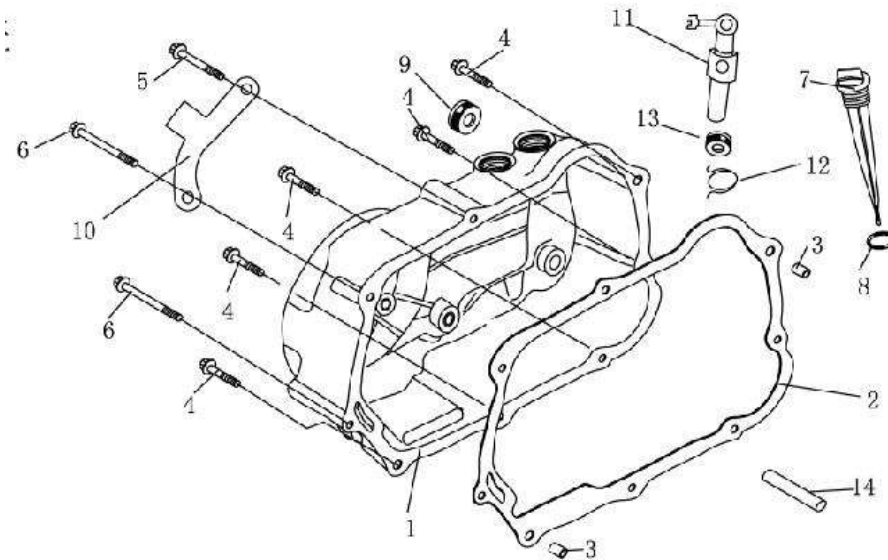

DIA.N	PART NO.	DESCRIPTION	Q'TY
D11-01	11333-D000-000	Crankcase Cover, R.	1
D11-02	11019-D000-000	Gasket, R. Crankcase Cover	1
D11-03	90411-08012-000	Pin, Dowel 92401-08012	2
D11-04	GB/5787-06040-L	Bolt, Hex-Flange M6*40	5
D11-05	GB/5787-06050-L	Bolt, Hex-Flange M6*50	1
D11-06	GB/5787-06090-L	Bolt, Hex-Flange M6*90	2
D11-07	11302-D000-000	Gauge, Oil Level	1
D11-08	90701-18003-000	O Ring 18*3.6	1
D11-09	90801-13024-005	Oil Seal, Start Axle 13.8*24*5	1
D11-10	11319-D000-000	Spreader Plate, Clutch	1
D11-11	1134A-D000-000	Camshaft Assy., Clutch	1
D11-12	11304-D000-000	Return Spring, Clutch Camshaft	1
D11-13	91104-D000-000	Oil Seal 12*18*5	1
D11-14	90411-06017-000	Oil Tube □6*17	1