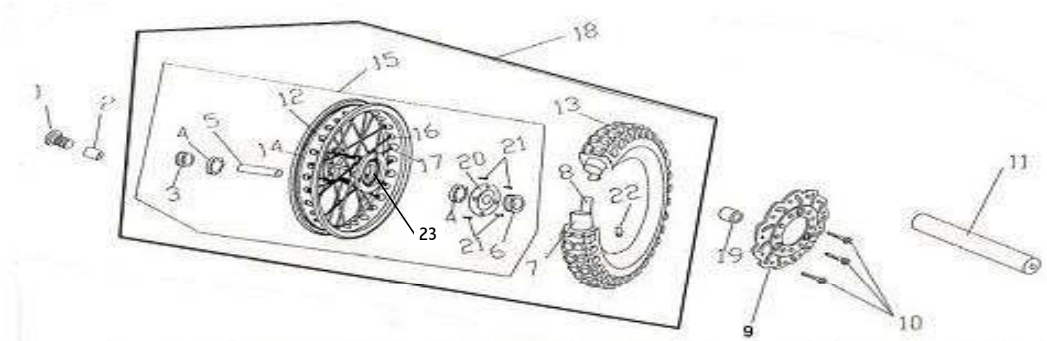

DIA.N	PART NO.	DESCRIPTION	Q'TY
P10-01	01R010700	Nut,Front Wheel Axle	1
P10-02	01R010601	Right Spacer,Front wheel Axle	1
P10-03	01F000402	Oil Seal (25*38*7)	1
P10-04	01F000103	Bearing(6904), Front Wheel	2
P10-05	01R000208	Spacer, Front Wheel Hub	1
P10-06	01F000401	Oil Seal(25*32*6)	1
P10-07	01F000202	Inner Tube 12"	1
P10-08	01F000204	Front Band	1
P10-09	01H000200	Front Brake Disk	1
P10-10	01R001100	Bolt, Hex-Head (M8*20)	3
P10-11	01R010401	Front Wheel Axle	1
P10-12	01F000111	Nut ,Spoke	28
P10-13	01F000207	Outer Tire 12" (KT9666)	1
P10-14	01F000201	Wheel Rim Assy 12"*1.6	1
P10-15	01F000501 (color)	Front Wheel Rim Assy.12" *1.6	1
P10-16	01F000121	Spoke B 12"	14
P10-17	01F000120	Spoke A 12"	14
P10-18	01F000500 (color)	Front Wheel Assy.12*1.6 KT9666 Tire	1
P10-19	01R010501	Left Spacer,Front Wheel Axle	1
P10-20	01G000106	Press Plate, Front Wheel Hub	1
P10-21	GB/819-04016-C	Bolt, Cross	4
P10-22	01F000108	Dust-Protecting Cap	1
P10-23	01F000400(NEW) 01F000101(OLD)	Front Wheel Hub (spokes not included)	1