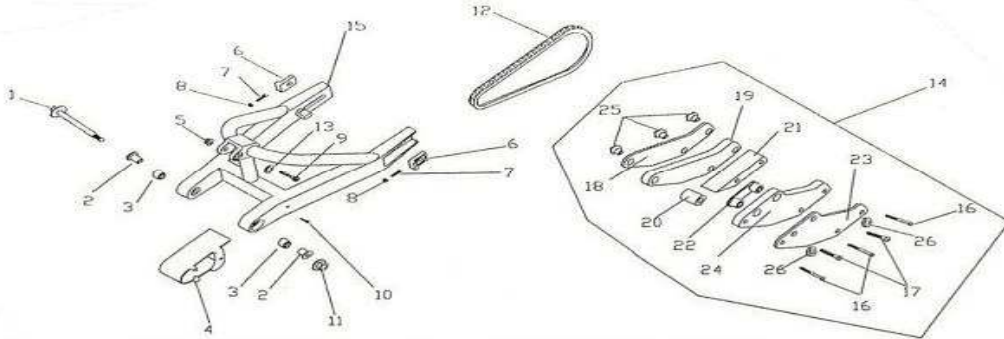

## SKID PLATE, ENGINE, FOOTREST BRACKET ASSY

DIA.N	PART NO.	DESCRIPTION	Q'TY
P12-01	01A000102	Right Footrest	1
P12-02	01A000103	Spring, Footrest	2
P12-03	01R000901	Cotter Pin(2.5*25)	2
P12-04	01R000900	Clevis Pin	2
P12-05	01A000100	Footrest Bracket	1
P12-06	01A000301	Spring, Brake Pedal	1
P12-07	01A000200	Side Stand	1
P12-08	01A000300	Brake Pedal	1
P12-09	GB/5787-06016-L	Flange Nut	2
P12-10	01A000900	Skip Plate, Engine	1
P12-11	GB/9074.17-08025-LB	Bolt	4
P12-12	GB/97.1-□10-LB	Washer (□10)	2
P12-13	01A000101	Left Footrest	1
P12-14	01A000201	Spring, Side Stand	1
P12-15	01A000202	Bolt ,Side Stand	1
P12-16	GB/6170-M10*1.5-LB	Nut	1

**SWINGARM**

DIA.N	PART NO.	DESCRIPTION	Q'TY
P13-01	01R000400	Pivot, Swing arm Bolt	1
P13-02	01R000402	Collar, Swing arm	2
P13-03	GB/6903-NA	Needle Bearing	2
P13-04	01C000400	Slider,Chain	1
P13-05	GB/6187-M10-LB	Nut (M10 )	1
P13-06	01C000100	Left & Right Chain Adjustor	2
P13-07	GB/5783-06050-LB	Bolt, Hex-Head (M6*50)	2
P13-08	GB/6170-M6-LB	Lower Shock Nut	2
P13-09	GB/70-10050-LB	Bolt ,Hex-head	1
P13-10	01R001200	Bolt, Hex-Head(M5*8)	1
P13-11	GB/6187-M10*1.25-LB	Flange Nut	1
P13-12	01C000600	Chain	1
P13-13	GB/97.1-□10-LB	Washer(□10)	1
P13-14	01C000700	Guard Assy. Chain	1
P13-15	01C010000	Swing Arm Assy	1
P13-16	01R003000	Bolt,Hex-Head (M6*40)	3
P13-17	01R003100	Bolt,Hex-Head (M8*20)	2
P13-18	01C000502	Right Board,Chain Guide	1
P13-19	01C000703	Right Nylon block,Chain Guide	1
P13-20	01R000100	Middle Bush,Chain Guide	1
P13-21	01C000505	Middle Nylon Block,Chain Guide	1
P13-22	01C000706	Fixed Stay,Chain Guide	1
P13-23	01C000501	Left Board,Chain Guide	1
P13-24	01C000704	Left Nylon block,Chain Guide	1
P13-25	01C000507	Fixture Cap,Chain Guide	3
P13-26	GB/93-□8-N	Washer (□8)	2