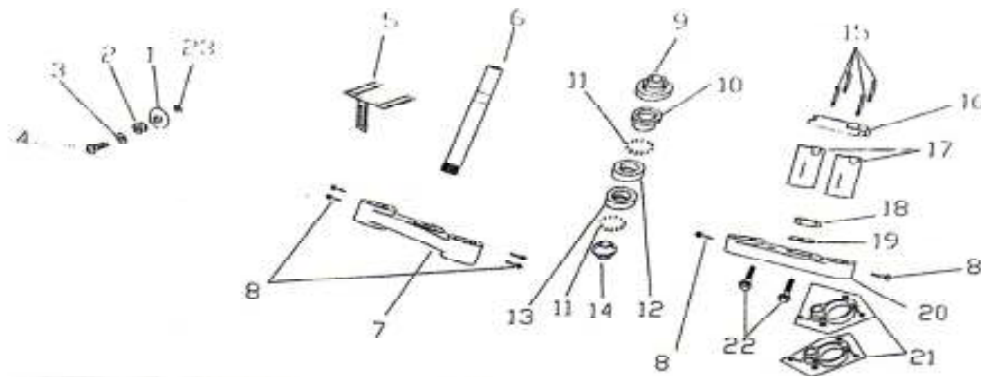

STEERING STEM ASSY

DIA.N	PART NO.	DESCRIPTION	Q'TY
P1-01	01R000800	Sleeved Washer	1
P1-02	01Q000800	Grommet, Number Plate	1
P1-03	01R002300	Washer(□6*□27*1)	1
P1-04	01R001400	Bolt, Hex-Head(M6*30)	1
P1-05	01A000400	Stay, Number Plate	1
P1-06	01B000409	Steering Stem	1
P1-07	01B010400	Lower Triple Clamp	1
P1-08	GB/70-08020-N	Bolt, Cylinder Hex-Head	6
P1-09	01B000401	Nut, Steering Stem	1
P1-10	01B000406	Upper Cone Race	1
P1-11	01B000408	Upper Ball	40/SET
P1-12	01B000404	Upper Ball Race	1
P1-13	01B000405	Lower Ball Race	1
P1-14	01B000407	Bottom Cone Race	1
P1-15	GB/70-08025-N	Bolt, Hex-Head(M8*25)	4
P1-16	01B000301	Upper Clamp, Handlebar	1
P1-17	01B000302	Lower Clamp, Handlebar (70MM)	2
P1-18	01B000402	Adjusting Nut ,Steering Stem	1
P1-19	01B000403	Washer, Adjusting Nut	1
P1-20	01B010300	Upper Triple Clamp	1
P1-21	01H000500	Upper Clamp, Front brake	2
P1-22	GB/9074.17-12040-LB	Bolt(M12*45*1.25)	2
P1-23	GB/6187-M6-LB	Flange Nut	1