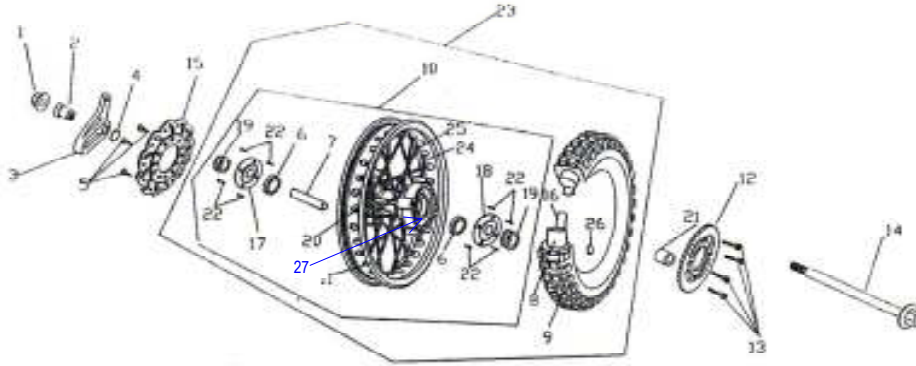

DIA.N	PART NO.	DESCRIPTION	Q'TY
P5-01	GB/6187-M12*1.25-LB	Flange Nut (M12*1.25)	1
P5-02	01R000306 (NEW) 01R000302(OLD)	Right Spacer,Rear wheel Axle	1
P5-03	01I000300	Stay. Rear Brake	1
P5-04	01I000301	Stay Circlip, Rear Brake	1
P5-05	01R001100	Bolt,Hex-Head (M8*20)	3
P5-06	01G000102	Bearing(6301),Rear Wheel	2
P5-07	01R000308(NEW) 01R000301 (OLD)	Spacer, Rear Wheel Hub	1
P5-08	01F000104	Inner Tube10"	1
P5-09	01F000122	Outer Tire10*2.75 KT9666	1
P5-10	01G000901	Rear Wheel Rim Assy 10**1.6	1
P5-11	01F000102	Wheel Rim10*1.6	1
P5-12	01G000301	Sprocket Driven (39T)	1
P5-13	01R001900	Bolt, Hex-Head (M8*25)	4
P5-14	01R000300	Rear Wheel Axle (M12*220)	1
P5-15	01I000200	Rear Brake Disc	1
P5-16	01F000106	Rear Band 10"	1
P5-17	01G000106	Press Plate, Wheel Hub	2
P5-18	01G000105	Press Plate, Sprocket Driver	1
P5-19	01G000801	Oil Seal (22*32*5)	2
P5-20	01F000111	Nut, Spoke	28
P5-21	01R000307(NEW) 01R000303(OLD)	Left Spacer,Rear Wheel Axle	1
P5-22	GB/819-04016-C	Bolt, Cross	8
P5-23	01G001900 (Color)	Rear Wheel Assy 10**1.6	1
P5-23(ii)	01G0021001 (Color)	Rear Wheel Assy 12**1.6	1
P5-24	01F000118(NEW) 01G000103 (OLD) 01F000120	Rear SpokeA10" Rear SpokeA10" Rear SpokeA12"	14
P5-25	01F000119 (NEW) 01G000102 (OLD) 01F000121	Rear SpokeB10" Rear SpokeB10" Rear SpokeB12"	14
P5-26	01F000108	Dust-Protecting Cap	1
P5-27	01G000800 (NEW) 01G000101 (OLD)	Rear Wheel Hub (spokes not included)	1