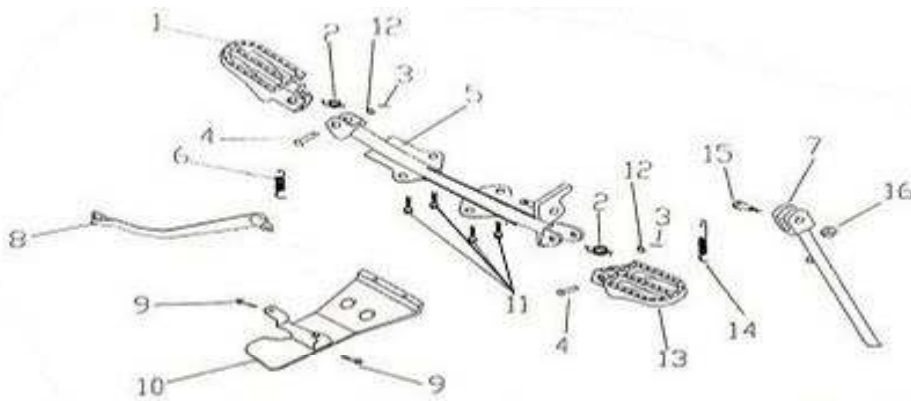

SKID PLATE, ENGINE, FOOTREST BRACKET ASSY

DIA.N	PART NO.	DESCRIPTION	Q'TY
P12-01	01A000102	Right Footrest	1
P12-02	01A000103	Spring, Footrest	2
P12-03	01R000901	Cotter Pin(2.5*25)	2
P12-04	01R000900	Clevis Pin	2
P12-05	01A000100	Footrest Bracket	1
P12-06	01A000301	Spring, Brake Pedal	1
P12-07	01A000200	Side Stand	1
P12-08	01A000300	Brake Pedal	1
P12-09	GB/5787-06016-L	Flange Nut	2
P12-10	01A000900	Skip Plate, Engine	1
P12-11	GB/9074.17-08025-LB	Bolt	4
P12-12	GB/97.1-□10-LB	Washer (□10)	2
P12-13	01A000101	Left Footrest	1
P12-14	01A000201	Spring, Side Stand	1
P12-15	01A000202	Bolt ,Side Stand	1
P12-16	GB/6170-M10*1.5-LB	Nut	1