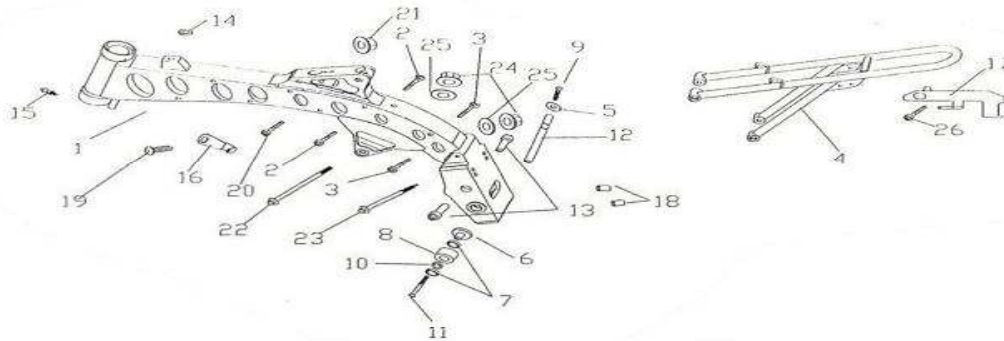

FRAME ASSY

DIA.N	PART NO.	DESCRIPTION	Q'TY
P15-01	01A010000	Frame Assy	1
P15-02	GB/70-08040-N	Bolt,Hex-Head	2
P15-03	GB/70-08025-N	Bolt,Hex-Head	2
P15-04	01A010100	Rear Sub Frame	1
P15-05	GB/97.1-□8-LB	Washer(□8)	2
P15-06	01R000502	Outer Spacer ,Roller Chain	1
P15-07	01C000301	Bearing (608), Roller Chain	2
P15-08	01C000300	Roller Chain	1
P15-09	01R003100	Bolt, Hex-Head (M8*20)	1
P15-10	01R000500	Inner Spacer,Roller Chain	1
P15-11	01R002900	Bolt, Hex- Head(M8*70)	1
P15-12	01R002800	Axle ,Rear Brake	1
P15-13	01R002501	Collar,Frame	2
P15-14	01A001100	Washer, Oil Tank	1
P15-15	01A000500	Grease Nipple	1
P15-16	01A000800	Oil Cup Bracket,Rear Brake	1
P15-17	01A010001	Stay,C.D.I.Unit	1
P15-18	01R002600	Bush,Rear Brake Caliper	2
P15-19	01R001300	Bolt,Hex-Head (M6*10)	1
P15-20	GB/70-10045-LB	Bolt,Hex-Head	1
P15-21	GB/6187-M10-LB	Flange Nut	1
P15-22	GB/5787-08115-G	Bolt, Flange	1
P15-23	01R002200	Bolt, Flange	1
P15-24	GB/6187-M8-G	Flange Nut	2
P15-25	GB/97.1-□8-G	Washer(□8)	2
P15-26	GB/70-06020-N	Bolt,Hex-Head	1