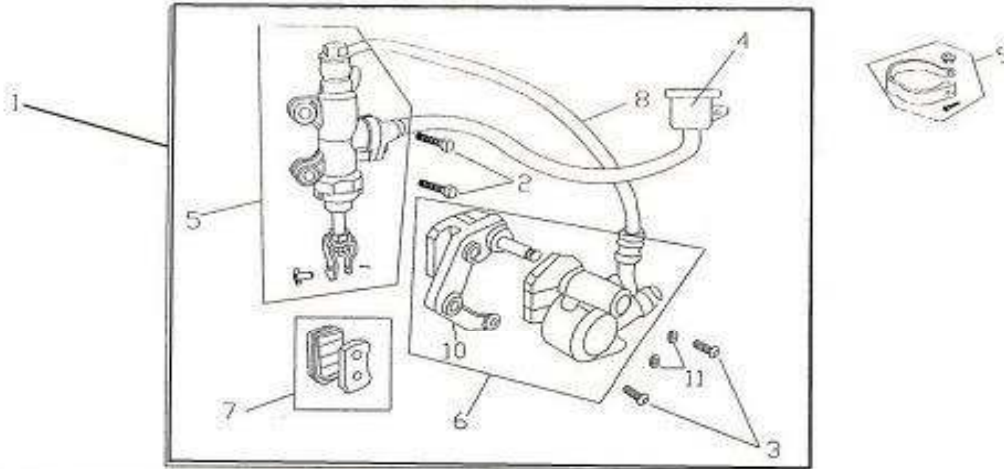

REAR BRAKE ASSY

DIA.N	PART NO.	DESCRIPTION	Q'TY
P9-01	01I000500	Rear Brake Assy.	1
P9-02	GB/70-06030-N	Bolt,Hex-Head	2
P9-03	GB/70-08025-N	Bolt,Hex-Head	2
P9-04	01I000107	Oil Cup, Rear Brake Disc	1
P9-05	01I000102	Rear Master Cylinder	1
P9-06	01I000103	Rear Caliper	1
P9-07	01H000101	Disc Pads	2 /set
P9-08	01I000104	Rear Brake Hose	1
P9-09	01I000600	Clip, Rear Brake Hose	1
P9-10	01H000107	Bracket, Rear Caliper	1
P9-11	GB/93-□8-N	Washer(□8)	2