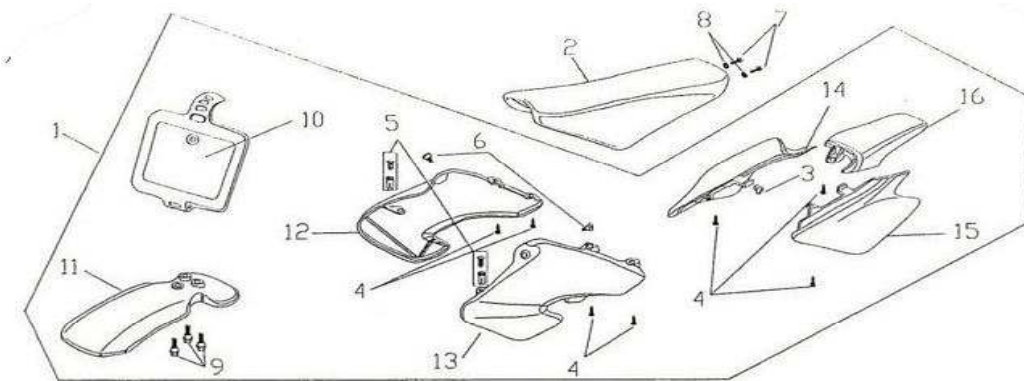

SEAT/ COMPLETE SET OF COVERS

DIA.N	PART NO.	DESCRIPTION	Q'TY
P14-01	01L000000	Complete Set Of Cover Assy	1
P14-02	01K000000	Seat Assy	1
P14-03	01Q001100	Insulator ,Right Rear Side Cover	1
P14-04	GB/845-85-G	Screw	7
P14-05	01V000100	Plastic Fastener	2
P14-06	01R002000	Bolt (M5*10)	2
P14-07	GB/70-06020-N	Bolt, Hex-Head(M6*20)	2
P14-08	01R002400	Washer(□6*□8*1)	2
P14-09	01R002100	Bolt, Hex- Head(M6*16*6)	3
P14-10	01L000700	Number Plate	1
P14-11	01L000800	Front Fender	1
P14-12	01L000300	Rear Side Cover	1
P14-13	01L000200	Left Side Cover	1
P14-14	01L000500	Right Rear Side Cover	1
P14-15	01L000400	Left Rear Side Cover	1
P14-16	01L000600	Rear Fender	1
	01O000000	Complete Set Of Decals	1