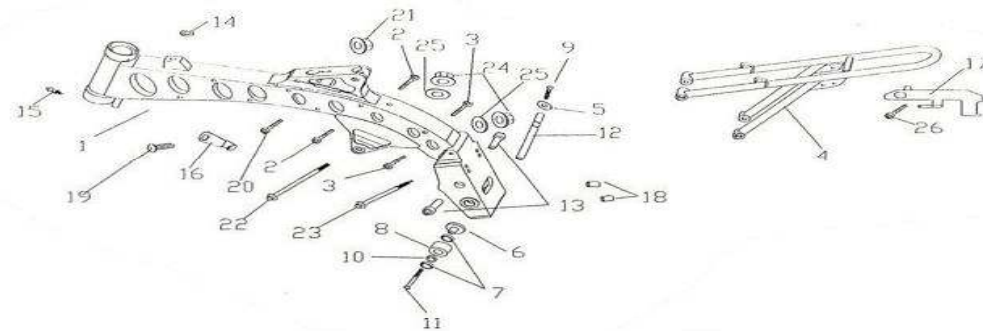

FRAME ASSY

DIA.N	PART NO.	DESCRIPTION	Q'TY
X15-01	01A010000	Frame Assy	1
X15-02	GB/70-08040-N	Bolt,Hex-Head	2
X15-03	GB/70-08025-N	Bolt,Hex-Head	2
X15-04	01A010100	Rear Sub Frame	1
X15-05	GB/96-□8-LB	Washer(□8)	1
X15-06	01R000502	Outer Spacer, Roller Chain	1
X15-07	01C000301	Bearing (608), Roller Chain	2
X15-08	01C000300	Roller Chain	1
X15-09	01R003100	Bolt, Hex-Head (M8*20)	1
X15-10	01R000500	Inner Spacer, Roller Chain	1
X15-11	01R002900	Bolt, Hex- Head(M8*70)	1
X15-12	01R002800	Axle ,Rear Brake	1
X15-13	01R002501	Collar,Frame	2
X15-14	01A001100	Washer, Oil Tank	1
X15-15	01A000500	Grease Nipple	1
X15-16	01A000800	Oil Cup Bracket,Rear Brake	1
X15-17	01A010001	Stay,C.D.I.Unit	1
X15-18	01R002600	Bush,Rear Brake Caliper	2
X15-19	01R001300	Bolt,Hex-Head (M6*10)	1
X15-20	GB/70-10045-LB	Bolt,Hex-Head	1
X15-21	GB/6187-M10-LB	Flange Nut	1
X15-22	GB/5787-08115-G	Bolt, Flange	1
X15-23	01R002200	Bolt, Flange	1
X15-24	GB/6187-M8-G	Flange Nut	2
X15-25	GB/97.1-□8-G	Washer(□8)	2
X15-26	GB/70-06020-N	Bolt,Hex-Head	1