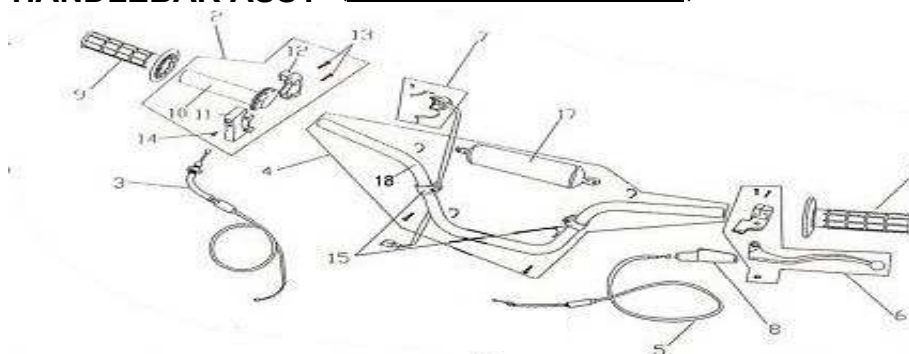

HANDLEBAR ASSY (Please specify OLD or NEW Model)

DIA.N	PART NO.	DESCRIPTION	Q'TY
X16-01	01Q000100	Left Handgrip	1
X16-03	01E030400 (NEW) 01E000600 (OLD)	Cable, Throttle	1
X16-04	01E000000	Handlebar, Assy.	1
X16-05	01E000500	Cable, Clutch	1
X16-06	01E000300	Clutch Lever Assy.	1
X16-07	01N000100	Kill Switch	1
X16-08	01Q000900	Plastic Sheath,Clutch Cable	1
X16-09	01Q000200	Right Handgrip	1
X16-15	01E000102	Clip,Handlebar Foam	2
X16-17	01E000101	Foam ,Handlebar	1
X16-18	01E000100	Handle	1
X16-02	01E001000 (NEW) 01E000800 (OLD)	Throttle Assy (includes bellow:)	1
X16-10	01E000200	Inner Cable, Throttle (not sold alone)	1
X16-11	01E000202	Lower Stay, Throttle (not sold alone)	1
X16-12	01E000201	Upper Stay Throttle (not sold alone)	1
X16-13	GB/70-05020-N	Bolt, Hex Head M5*20	2
X16-14	B/70-05010-N	Bolt, Hex-Head M5*10	1