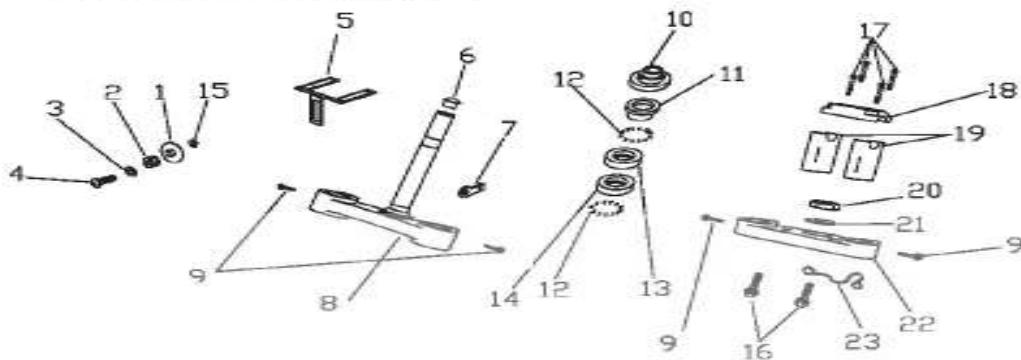

PG.1

STEERING STEM ASSY.

DIA.N	PART NO.	DESCRIPTION	Q'TY
X1-01	01R000800	Sleeved Washer	1
X1-02	01Q000800	Grommet, Number Plate	1
X1-03	01R002300	Washer(□6*□27*1)	1
X1-04	01R001400	Bolt, Hex-Head(M6*30)	1
X1-05	01A000400	Stay, Number Plate	1
X1-06	01Q001200	Blanking Plug	1
X1-07	01H000600	Middle Clamp,Front Brake	1
X1-08	01B000600	Lower Triple Clamp- Steering Stem	1
X1-09	GB/70-08030-N	Bolt, Hex-Head	4
X1-10	01B000401	Nut, Steering Stem	1
X1-11	01B000406	Upper Cone Race	1
X1-12	01B000408	Steel Ball	40
X1-13	01B000404	Upper Ball Race	1
X1-14	01B000405	Lower Ball Race	1
X1-15	GB/6187-M6-LB	Flange Nut M6	1
X1-16	GB/9074.17-12045-LB	Bolt M12*45	2
X1-17	GB/70-08025-N	Bolt, Hex-Head	4
X1-18	01B000301	Upper Clamp, Handlebar	1
X1-19	01B000302	Lower Clamp, Handlebar 70MM	2
X1-20	01B000402	Adjusting Nut, Steering Stem	1
X1-21	01B000403	Washer, Adjusting Nut	1
X1-22	01B000300	Upper Crown, Socket (EXPERT)	1
X1-23	01H000300	Upper Clamp, F.Brake	1