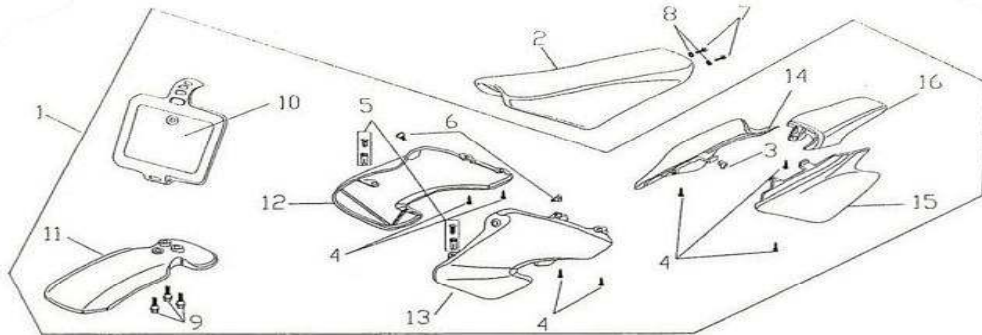

SEAT/ COMPLETE SET OF COVERS *(Please specify Color)*

DIA.N	PART NO.	DESCRIPTION	Q'TY
X14-01	01L000000	Complete Set Of Cover Assy <i>(includes ONLY Diagrams 10-16)</i>	1
X14-02	01K000000	Seat Assy	1
X14-03	01Q001100	Insulator ,Right Rear Side Cover	1
X14-04	GB/845-85-G	Screw	7
X14-05	01V000100	Plastic Fastener	2
X14-06	01R002000	Bolt (M5*10)	2
X14-07	GB/70-06020-N	Bolt, Hex-Head(M6*20)	2
X14-08	01R002400	Washer(□6*□8*1)	2
X14-09	01R002100	Bolt, Hex- Head(M6*16*6)	3
X14-10	01L000700	Number Plate	1
X14-11	01L000800	Front Fender	1
X14-12	01L000300	Rear Side Cover	1
X14-13	01L000200	Left Side Cover	1
X14-14	01L000500	Right Rear Side Cover	1
X14-15	01L000400	Left Rear Side Cover	1
X14-16	01L000600	Rear Fender	1
X14-17	01O000000 <i>(not shown in diagram)</i>	Complete Set Of Decals	1