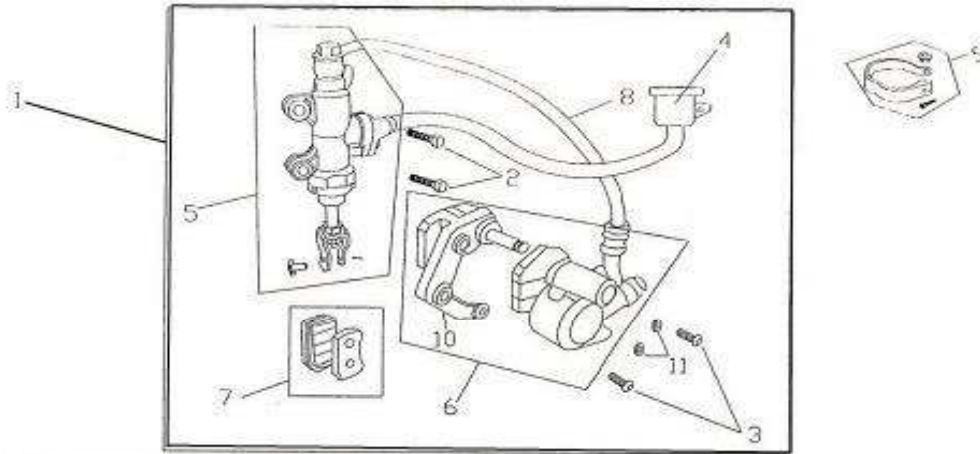

REAR BRAKE ASSY

DIA.N	PART NO.	DESCRIPTION	Q'TY
X9-01	01I000500	Rear Brake Assy.	1
X9-02	GB/70-06030-N	Bolt,Hex-Head	2
X9-03	GB/70-08025-N	Bolt,Hex-Head	2
X9-04	01I000107	Oil Cup, Rear Brake Disc	1
X9-05	01I000102	Rear Master Cylinder	1
X9-06	01I000103	Rear Caliper	1
X9-07	01H000101	Disc Pads	2/SET
X9-08	01I000104	Rear Brake Hose	1
X9-09	01I000600	Clip, Rear Brake Hose	1
X9-10	01H000107	Bracket, Rear Caliper	1
X9-11	GB/93-□8-N	Washer(□8)	2