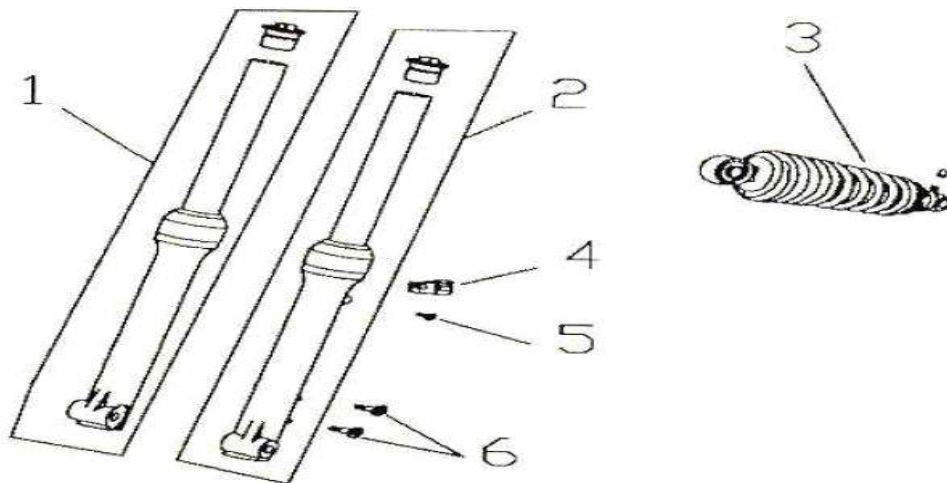

FRONT REAR SHOCK ABSORBER ASSY

DIA.N	PART NO.	DESCRIPTION	Q'TY
X11-01	01B000200	F.R SHOCK ABSORBER	1
X11-02	01B000100	F.L SHOCK ABSORBER	1
X11-03	01D000400	R. SHOCK ABSORBER ASSY.	1
X11-04	01H000400	LOWER CLAMP, FRONT BRAKE	1
X11-05	01R001300	BOLT, HEX HEAD (M6*10)	1
X11-06	GB/70-08025-N	BOLT, HEX HEAD (M8*25)	2