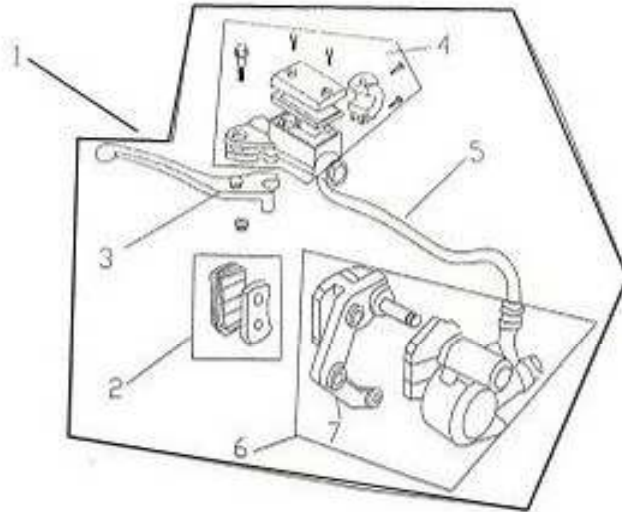

F. BRAKE ASSY