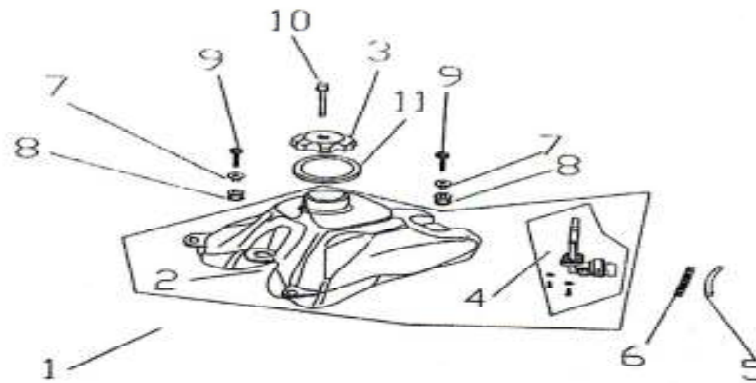

FUEL TANK ASSY