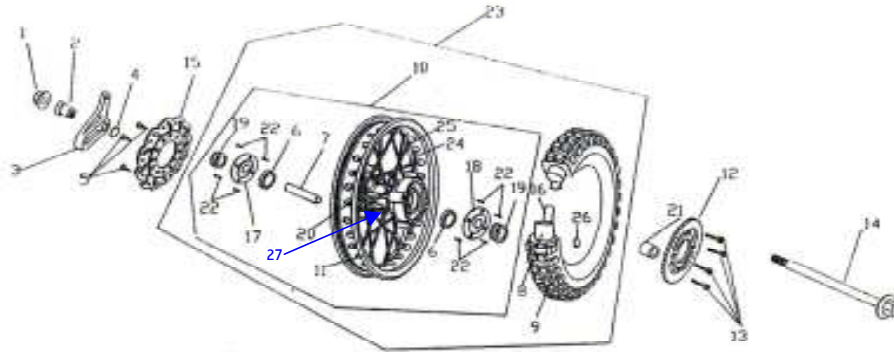

DIA.N	PART NO.	DESCRIPTION	Q'TY
X5-01	GB/6187-M12*1.25-LB	Flange Nut (M12*1.25)	1
X5-02	01R000306 (NEW) 01R000302 (OLD)	Right Spacer,Rear wheel Axle	1
X5-03	01I000300	Stay. Rear Brake	1
X5-04	01I000301	Stay Circlip, Rear Brake	1
X5-05	01R001100	Bolt,Hex-Head (M8*20)	3
X5-06	01G000102	Bearing(6301),Rear Wheel	2
X5-07	01R000308 (NEW) 01R000301(OLD)	Spacer, Rear Wheel Hub	1
X5-08	01F000104	Inner Tube10" <i>(includes Parts No. 01f000108)</i>	1
X5-09	01F000122	Outer Tire10*2.75 KT9666	1
X5-10	01G000901	Rear Wheel Rim Assy 10*1.6	1
X5-11	01F000102	Wheel Rim10*1.6	1
X5-12	01G000500	Sprocket Driven (39T)	1
X5-13	01R001900	Bolt, Hex-Head (M8*25)	4
X5-14	01R000300	Rear Wheel Axle (M12*220)	1
X5-15	01I000200	Rear Brake Disc	1
X5-16	01F000106	Rear Band 10"	1
X5-17	01G000106	Press Plate, Wheel Hub	2
X5-18	01G000105	Press Plate, Sprocket Driver	1
X5-19	01G000801	Oil Seal (22*32*5)	2
X5-20	01F000111	Nut, Spoke	28
X5-21	01R000307(NEW) 01R000303(OLD)	Left Spacer,Rear Wheel Axle	1
X5-22	GB/819-04016-C	Bolt, Cross	8
X5-23	01G001900	Rear Wheel Assy 10**1.6	1
X5-23 (ii)	01G001001	Rear Wheel Assy 12**1.6	1
X5-24	01F000118 (NEW) 01G000103 (OLD)	Rear Spoke A 10"	14
X5-25	01F000119 (NEW) 01G000104 (OLD)	Rear Spoke B 10"	14
X5-26	01F000108	Dust-Protecting Cap <i>(not sold alone)</i>	1
X5-27	01G000800 (NEW) 01G000101 (OLD)	Rear Wheel Hub <i>(spokes NOT included)</i>	1