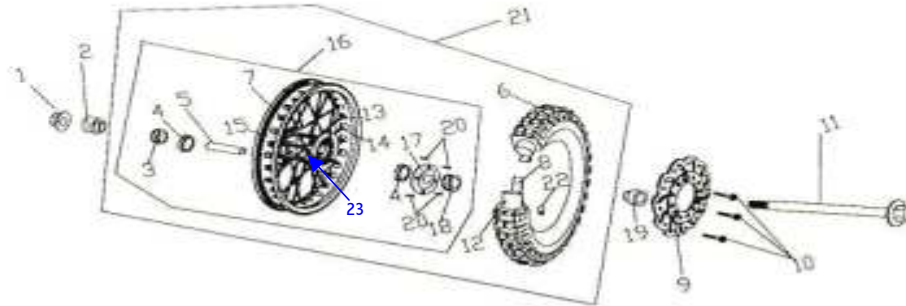

DIA.N	PART NO.	DESCRIPTION	Q'TY
X10-01	GB/6187-M12*1.25-LB	Flange Nut, Front wheel axle	1
X10-02	01R000206 (NEW) 01R000202 (OLD)	R.Spacer, F. wheel Axle	1
X10-03	01F000402	Oil Seal (25*38*7)	1
X10-04	01F000103	Bearing(6904), Front Wheel	2
X10-05	01R000208 (NEW) 01R000201 (OLD)	Spacer, Front Wheel Hub	1
X10-06	01F000207	Outer Tire 12" (KT9666)	1
X10-07	01F000111	Nut ,Spoke	28
X10-08	01F000204	Front Band	1
X10-09	01H000200	Front Brake Disk	1
X10-10	01R001100	Bolt, Hex-Head (M8*20)	3
X10-11	01R000200	Front Wheel Axle	1
X10-12	01F000202	Inner Tube 12" <i>(includes Part No. 01F000108)</i>	1
X10-13	01F000121	Spoke B 12"	14
X10-14	01F000120	Spoke A 12"	14
X10-15	01F000201	Wheel Rim Assy 12"*1.6	1
X10-16	01F000501	Front Wheel Rim Assy.12" *1.6	1
X10-17	01G000106	Press Plate, Front Wheel Hub	1
X10-18	01F000401	Oil Seal(25*32*6)	1
X10-19	01R000207 (NEW) 01R000203 (OLD)	L. Spacer F. Wheel Axle	1
X10-20	GB/819-04016-C	Bolt, Cross	4
X10-21	01F000500 (color)	F. Wheel Assy. 12x1.6 KT9666 Tire	1
X10-21 (ii)	01F001500 (color)	F. Wheel Assy. 10x1.6 KT9666 Tire	1
X10-22	01F000108	Dust-Protecting Cap <i>(not sold alone)</i>	1
X10-23	01F000400 (NEW) 01F000101 (OLD)	Front Hub	1