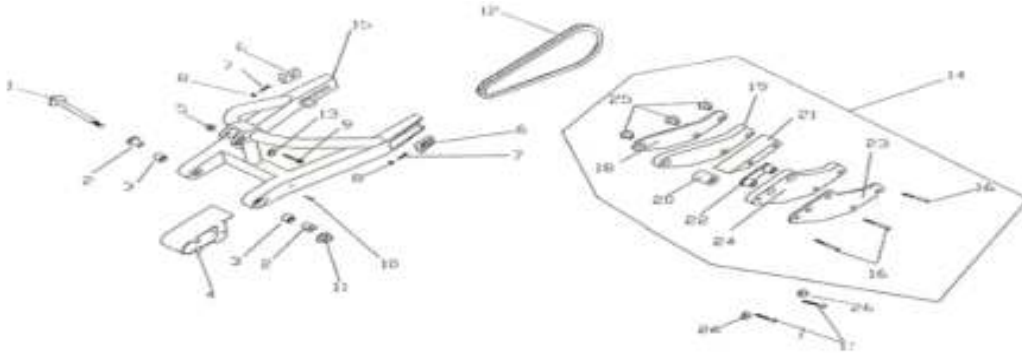

SWINGARM

DIA.N	PART NO.	DESCRIPTION	Q'TY
X13-01	01R000400	Pivot, Swing arm Bolt	1
X13-02	01R000402	Spacer, Swing arm	2
X13-03	GB/6903-NA	Needle Bearing	2
X13-04	01C000400	Slider,Chain	1
X13-05	GB/6187-M10-LB	Nut (M10)	1
X13-06	01C000100	Left & Right Chain Adjustor	2
X13-07	GB/5783-06050-LB	Bolt, Hex-Head (M6*50)	2
X13-08	GB/6170-M6-LB	Lower Shock Nut	2
X13-09	GB/70-10050-LB	Bolt ,Hex-head	1
X13-10	01R001200	Bolt, Hex-Head(M5*8)	1
X13-11	GB/6187-M10*1.25-LB	Flange Nut	1
X13-12	01C000600	Chain	1
X13-13	GB/97.1-□10-LB	Washer(□10)	1
X13-15	01C010000	Swing Arm Assy	1
X13-16	01R003000	Bolt,Hex-Head (M6*40)	3
X13-17	01R003100	Bolt,Hex-Head (M8*20)	2
X13-25	01C000507	Fixture Cap,Chain Guide	3
X13-26	GB/93-□8-N	Washer (□8)	2
X13-14	01C000700	Guard Assy. Chain (includes below:)	1
X13-18	01C000502	Right Board,Chain Guide <i>(not sold alone)</i>	1
X13-19	01C000703	Right Nylon block,Chain Guide <i>(not sold alone)</i>	1
X13-20	01R000100	Middle Bush,Chain Guide <i>(not sold alone)</i>	1
X13-21	01C000505	Middle Nylon Block,Chain Guide <i>(not sold alone)</i>	1
X13-22	01C000706	Fixed Stay,Chain Guide <i>(not sold alone)</i>	1
X13-23	01C000501	Left Board,Chain Guide <i>(not sold alone)</i>	1
X13-24	01C000704	Left Nylon block,Chain Guide <i>(not sold alone)</i>	1