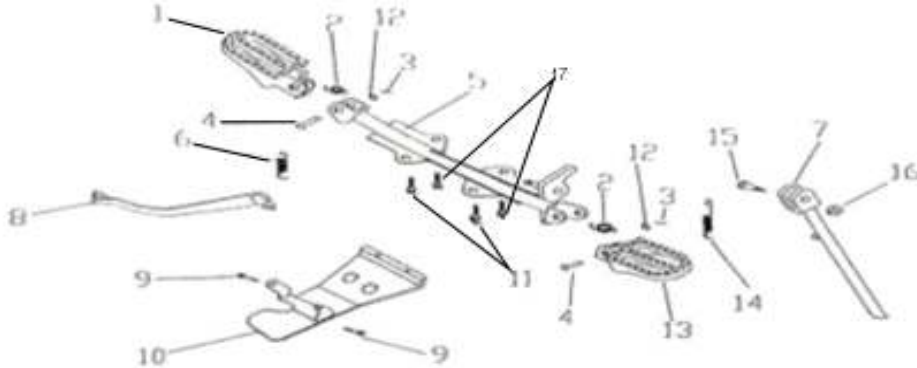

### SKID PLATE, ENGINE, FOOTREST BRACKET ASSY

DIA.N	PART NO.	DESCRIPTION	Q'TY
X12-01	01A000102	Right Footrest	1
X12-02	01A000103	Spring, Footrest	2
X12-03	01R000901	Cotter Pin(2.5*25)	2
X12-04	01R000900	Clevis Pin	2
X12-05	01A000100	Footrest Bracket	1
X12-06	01A000301	Spring, Brake Pedal	1
X12-07	01A000200	Side Stand	1
X12-08	01A000300	Brake Pedal	1
X12-09	GB/5787-06016-L	Flange Bolt M8x25	2
X12-10	01A000900	Skip Plate, Engine	1
X12-11	GB/9074.17-08025-LB	Bolt	2
X12-12	GB/97.1-□10-LB	Washer (□10)	2
X12-13	01A000101	Left Footrest	1
X12-14	01A000201	Spring, Side Stand	1
X12-15	01A000202	Bolt ,Side Stand	1
X12-16	GB/6170-M10*1.5-LB	Nut	1
X12-17	GB/6170-M10*1.5-LB	Bolt M8x20	2