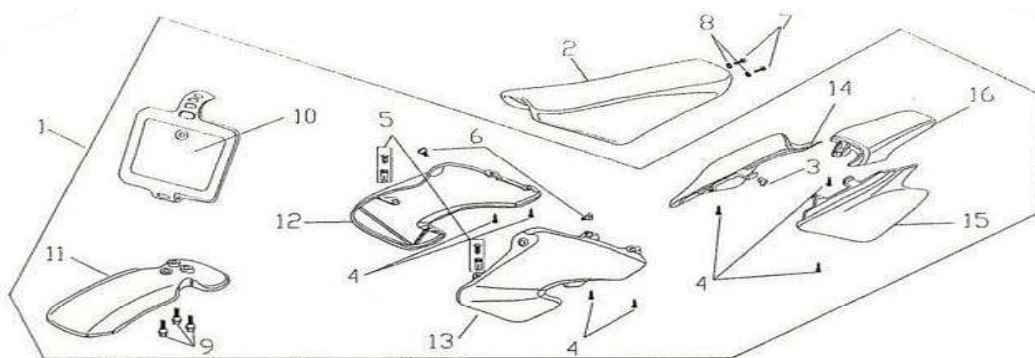

SEAT/ COMPLETE SET OF COVERS

(Please specify color)