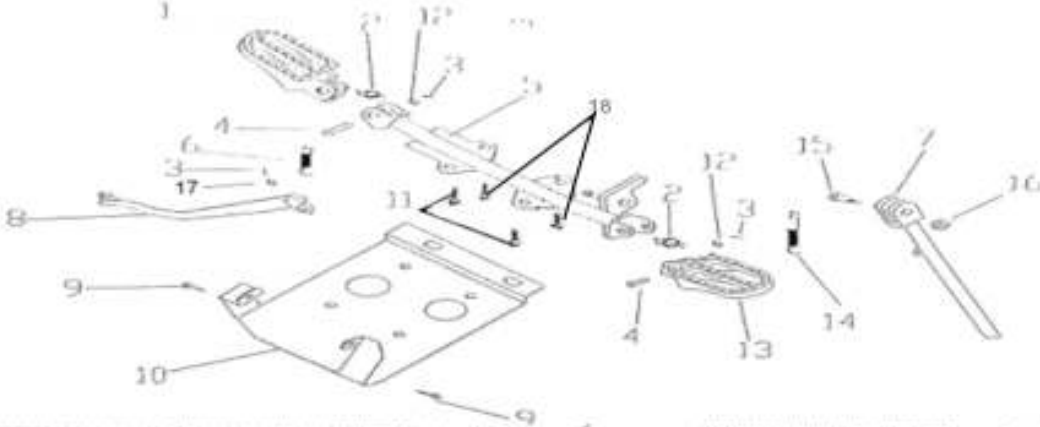

SKID PLATE, ENGINE, FOOTREST BRACKET ASSY

DIA.N	PART NO.	DESCRIPTION	Q'TY
J13-01	01A000102	Right Footrest	1
J13-02	01A000103	Spring, Footrest	2
J13-03	01R000901	Cotter Pin(2.5*25)	3
J13-04	01R000900	Clevis Pin	2
J13-05	01A000100	Footrest Bracket	1
J13-06	01A000301	Spring, Brake Pedal	1
J13-07	01A000200	Side Stand	1
J13-08	01A000300	Brake Pedal	1
J13-09	GB/5787-06016-L	Flange Nut	2
J13-10	01A000600	Skip Plate, Engine	1
J13-11	GB/9074.17-08025-LB	Bolt	2
J13-12	GB/97.1-10-LB	Washer (10)	2
J13-13	01A000101	Left Footrest	1
J13-14	01A000201	Spring, Side Stand	1
J13-15	01A000202	Bolt ,Side Stand	1
J13-16	GB/6170-M10*1.5-LB	Nut	1
J13-17	GB/97.1-14-LB	Washer (14)	1
J13-18	GB/9074.17-08020-LB	Bolt M8x20	2

SWINGARM

DIA.N	PART NO.	DESCRIPTION	Q'TY
J14-01	01R000400	Pivot, Swing arm Bolt	1
J14-02	01R000402	Collar, Swing arm	2
J14-03	GB/6903-NA	Roller Needle Bearing	2
J14-04	01C000400	Slider,Chain	1
J14-05	GB/6187-M10-LB	Flange Nut (M10)	1
J14-06	01C000100	Left & Right Chain Adjustor	2
J14-07	GB/5783-06050-LB	Bolt, Hex-Head (M6*50)	2
J14-08	GB/6170-M6-LB	Lower Shock Nut	2
J14-09	GB/70-10050-LB	Bolt ,Hex-head	1
J14-10	01R001200	Bolt, Hex-Head(M5*8)	1
J14-11	GB/6187-M10*1.25-LB	Flange Nut	1
J14-12	01C000600	Chain	1
J14-13	GB/97.1-10-LB	Washer(10)	1
J14-15	01C010000	Swing Arm Assy	1
J14-16	01R003000	Bolt,Hex-Head (M6*40)	3
J14-17	01R003100	Bolt,Hex-Head (M8*20)	2
J14-14	01C000700	Guard Assy. Chain (includes bellow:)	1
J14-18	01C000502	Right Board,Chain Guide (not sold alone)	1
J14-19	01C000703	Right Nylon block,Chain Guide (not sold alone)	1
J14-20	01R000100	Middle Bush,Chain Guide (not sold alone)	1
J14-21	01C000505	Middle Nylon Block,Chain Guide (not sold alone)	1
J14-22	01C000706	Fixed Stay,Chain Guide (not sold alone)	1
J14-23	01C000704	Left Nylon block,Chain Guide (not sold alone)	1
J14-24	01C000501	Left Board,Chain Guide (not sold alone)	1
J14-25	01C000507	Fixture Cap,Chain Guide	3
J14-26	GB/93-8-N	Washer (18)	2