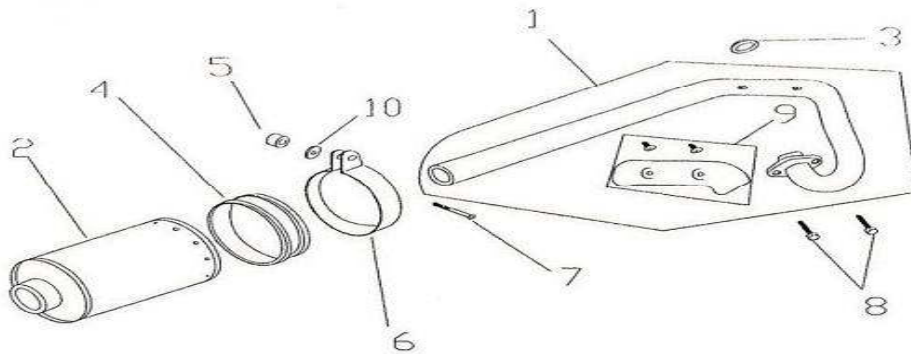

PG.7

ELECTRICAL UNIT

DIA. N	PART NO.	DESCRIPTION	Q' TY
J07-01	01N000900	WIRE CABLE	1
J07-02	01N000901	FUSE <i>(not sold alone)</i>	1

EXHAUST MUFFLER

DIA.N	PART NO.	DESCRIPTION	Q'TY
J08-01	01M000100	Exhaust Pipe Assy.	1
J08-02	01M030200	Exhaust Muffler Assy.	1
J08-03	01M000400	Seal Washer, Muffler	1
J08-04	01Q000600	Ring Mat	1
J08-05	01R000600	Bush	1
J08-06	01M000300	Clamp, Muffler	1
J08-07	GB/5787-08060-L	Flange Bolt	1
J08-08	GB/70-06020-N	Bolt, Hex- Head(M6*20)	2
J08-09	01M000101	Heat Shield <i>(not sold alone)</i>	1
J08-10	01Q001300	Gasket, Muffler	1