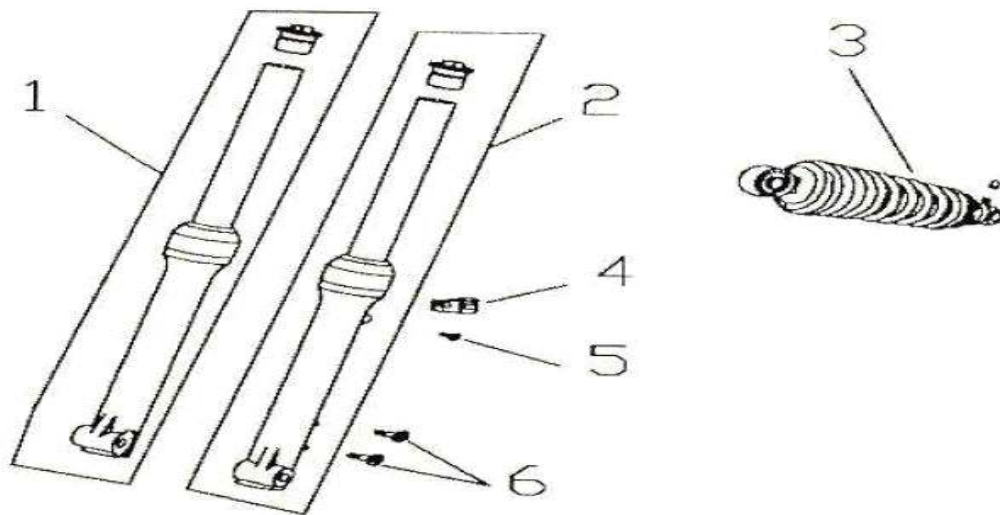

FRONT REAR SHOCK ABSORBER ASSY

(Please specify if OLD or NEW Model)

DIA.N	PART NO.	DESCRIPTION	Q'TY
J12-01	01B000200	F.R SHOCK ABSORBER	1
J12-02	01B000100	F.L SHOCK ABSORBER	1
J12-03	01D000400 (NEW) 01D000000 (old)	R. SHOCK ABSORBER ASSY.	1
J12-04	01H000400	LOWER CLAMP, FRONT BRAKE	1
J12-05	01R001300	BOLT, HEX HEAD (M6*10)	1
J12-06	BG/70-08025-N	BOLT, HEX HEAD (M8*25)	2