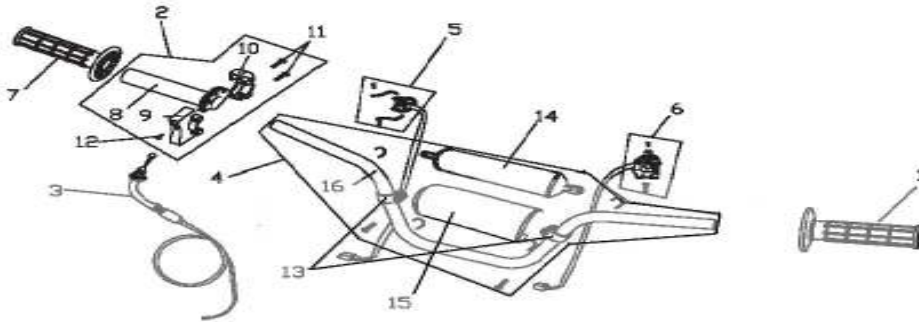

(Please specify OLD or NEW Model)

HANDLEBAR ASSY

DIA.N	PART NO.	DESCRIPTION	Q'TY
J17-01	01Q000100	Left Handgrip	1
J17-02	01E001000 (NEW) 01E000800 (OLD)	Throttle Assy	1
J17-03	01E030400 (NEW) 01E000400 (OLD)	Cable, Throttle	1
J17-04	01E000000	Handlebar, Assy.	1
J17-05	01N000100	Kill Switch	1
J17-06	01N000200	Starter Switch	1
J17-07	01Q000200	Right Handgrip	1
J17-08	01E000200	Inner Cable, Throttle <i>(not sold alone)</i>	1
J17-09	01E000202	Lower Stay, Throttle <i>(not sold alone)</i>	1
J17-10	01E000201	Upper Stay Throttle <i>(not sold alone)</i>	1
J17-11	GB/70-05020-N	Bolt, Hex Head M5*20 <i>(not sold alone)</i>	2
J17-12	B/70-05010-N	Bolt, Hex-Head M5*10 <i>(not sold alone)</i>	1
J17-13	01E000102	Clip,Handlebar Foam	2
J17-14	01E000101	Foam ,Handlebar	1
J17-15	01O000900	Plastic Cover, Handlebar Foam	1
J17-16	01E000100	Handle	1