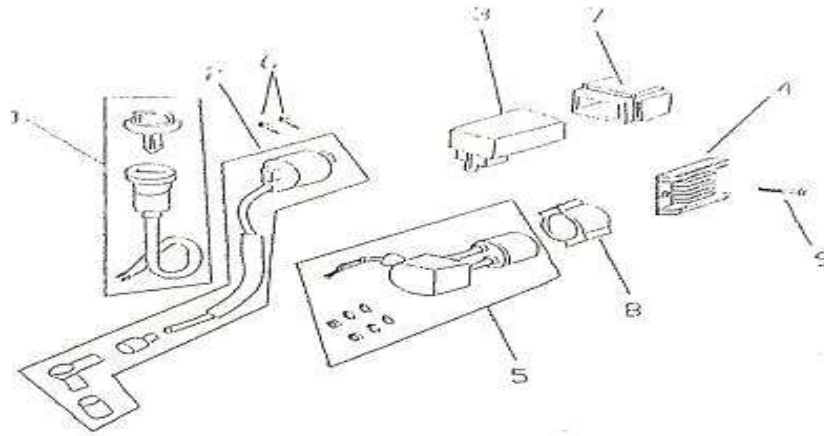

PG.3

AIR FILTER

DIA.N	PART NO.	DESCRIPTION	Q'TY
J03-01	01P000100	Clamp, Air Filter	1
J03-02	01P000300	Air Filter	1

PG.4

BATTERY ASSY

DIA.N	PART NO.	DESCRIPTION	Q'TY
J04-01	01T000100	BATTERY	1
J04-02	01Q001000	BAND, BATTERY	1
J04-03	01R001300	BOLT, HEX HEAD M6*10	1
J04-04	GB/6177-M6-LB	FLANGE NUT	1
J04-05	01L000100	BOX, BATTERY	1

STARTER RELAY

DIA.N	PART NO.	DESCRIPTION	Q' TY
J05-01	01N000800	Key Set, Ignition	1
J05-02	01N000300	Ignition Coil	1
J05-03	01N000600	C.D.I. Unit	1
J05-04	01N000500	Rectifier	1
J05-05	01N000700	Starter Relay	1
J05-06	GB/70-05020-N	Bolt, Hex Head M5*20	2
J05-07	01N000601	C.D.I. Rubber Holder	1
J05-08	01N000701	Relay Rubber Holder	1
J05-09	GB/70-06020-N	Bolt, Hex Head M6*20	1