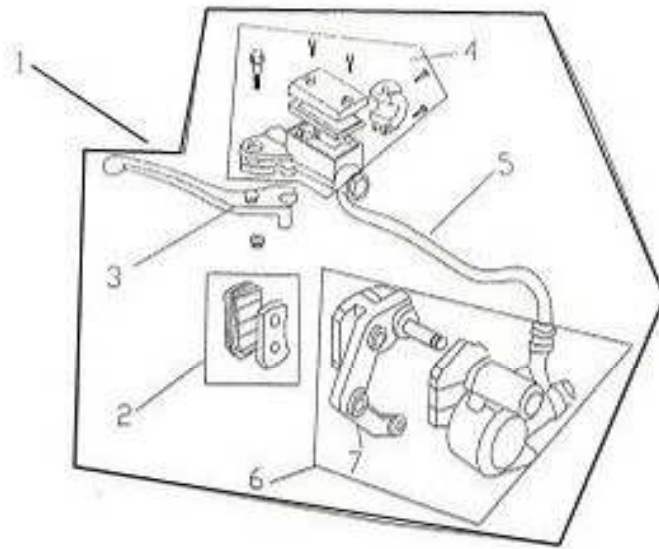

F. BRAKE ASSY

DIA.N	PART NO.	DESCRIPTION	Q'TY
J09-01	01H000100	Front Brake Assy.	1
J09-02	01H000101	Disc Pads	2/SET
J09-03	01H000105	Front Lever	1
J09-04	01H000102	M/C Lid	1
J09-05	01H000104	Front Brake Hose	1
J09-06	01H000103	Front Caliper	1
J09-07	01H000107	Bracket, Front Caliper	1