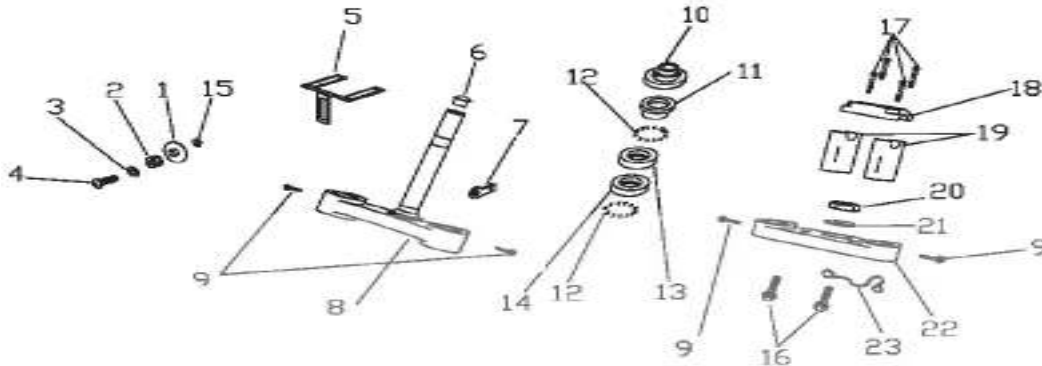

PG.1

STEERING STEM ASSY.

DIA.N	PART NO.	DESCRIPTION	Q'TY
J01-01	01R000800	Sleeved Washer	1
J01-02	01Q000800	Grommet, Number Plate	1
J01-03	01R002300	Washer(16*127*1)	1
J01-04	01R001400	Bolt, Hex-Head(M6*20)	1
J01-05	01A000400	Stay, Number Plate	1
J01-06	01Q001200	Blanking Plug	1
J01-07	01H000600	Middle Clamp,Front Brake	1
J01-08	01B000400	Steering Stem (SUP)	1
J01-09	GB/70-08030-N	Bolt, Hex-Head (M8*30)	4
J01-10	01B000401	Nut, Steering Stem	1
J01-11	01B000406	Upper Cone Race	1
J01-12	01B000408	Steel Ball	40/SET
J01-13	01B000404	Upper Ball Race	1
J01-14	01B000405	Lower Ball Race	1
J01-15	GB/6187-M6-LB	Flange Nut M6	1
J01-16	GB/9074.17-12045-LB	Bolt M12*45	2
J01-17	GB/70-08025-N	Bolt, Hex-Head (M8*25)	4
J01-18	01B000301	Upper Clamp, Handlebar	1
J01-19	01B000500	Lower Clamp, handlebar 25MM	2
J01-20	01B000402	Adjusting Nut, Steering Stem	1
J01-21	01B000403	Washer, Adjusting Nut	1
J01-22	01B000300	Upper Triple Clamp (SUP)	1
J01-23	01H000300	Upper Clamp, F.Brake	1

(Please specify OLD or NEW Model)

HANDLEBAR ASSY

DIA.N	PART NO.	DESCRIPTION	Q'TY
J17-01	01Q000100	Left Handgrip	1
J17-02	01E001000 (NEW) 01E000800 (OLD)	Throttle Assy	1
J17-03	01E030400 (NEW) 01E000400 (OLD)	Cable, Throttle	1
J17-04	01E000000	Handlebar, Assy.	1
J17-05	01N000100	Kill Switch	1
J17-06	01N000200	Starter Switch	1
J17-07	01Q000200	Right Handgrip	1
J17-08	01E000200	Inner Cable, Throttle <i>(not sold alone)</i>	1
J17-09	01E000202	Lower Stay, Throttle <i>(not sold alone)</i>	1
J17-10	01E000201	Upper Stay Throttle <i>(not sold alone)</i>	1
J17-11	GB/70-05020-N	Bolt, Hex Head M5*20 <i>(not sold alone)</i>	2
J17-12	B/70-05010-N	Bolt, Hex-Head M5*10 <i>(not sold alone)</i>	1
J17-13	01E000102	Clip,Handlebar Foam	2
J17-14	01E000101	Foam ,Handlebar	1
J17-15	01O000900	Plastic Cover, Handlebar Foam	1
J17-16	01E000100	Handle	1