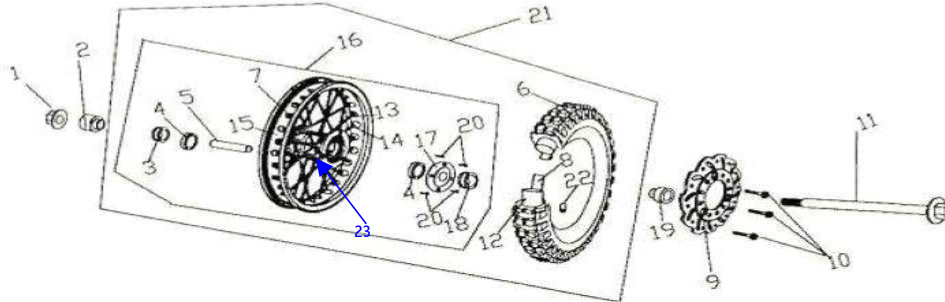

FRONT WHEEL ASSY

DIA.N	PART NO.	DESCRIPTION	Q'TY
J11-01	GB/6187-M12*1.25-LB	Flange Nut	1
J11-02	01R000206 (NEW) 01R000202 (old)	R.Spacer, F. wheel Axle	1
J11-03	01F000402	Oil Seal (25*38*7)	1
J11-04	01F000103	Bearing(6904), Front Wheel	2
J11-05	01R000208 (NEW) 01R000201 (old)	Spacer, Front Wheel Hub	1
J11-06	01F000207	Outer Tire 12" (KT9666)	1
J11-07	01F000111	Nut ,Spoke	28
J11-08	01F000204	Front Band	1
J11-09	01H000200	Front Brake Disk	1
J11-10	01R001100	Bolt, Hex-Head (M8*20)	3
J11-11	01R000200	Front Wheel Axle (12*206)	1
J11-12	01F000202	Inner Tube 12"	1
J11-13	01F000121	Spoke B 12"	14
J11-14	01F000120	Spoke A 12"	14
J11-15	01F000201	Wheel Rim Assy 12"*1.6	1
J11-16	01F000501	Front Wheel Rim Assy.12" *1.6	1
J11-17	01G000106	Press Plate, Front Wheel Hub	1
J11-18	01F000401	Oil Seal(25*32*6)	1
J11-19	01R000207(NEW) 01R000203 (old)	L. Spacer F. Wheel Axle	1
J11-20	GB/819-04016-C	Bolt, Cross	4
J11-21	01F000500 (color)	F. Wheel Assy. 12x1.6 KT9666 Tire	1
J11-21 (ii)	01F001500 (color)	F. Wheel Assy. 10x1.6 KT9666 Tire	1
J11-22	01F000108	Dust-Protecting Cap (not sold alone)	1
J11-23	01F000400 (NEW) 01F000101 (old)	Front Wheel Hub (spokes NOT included)	1