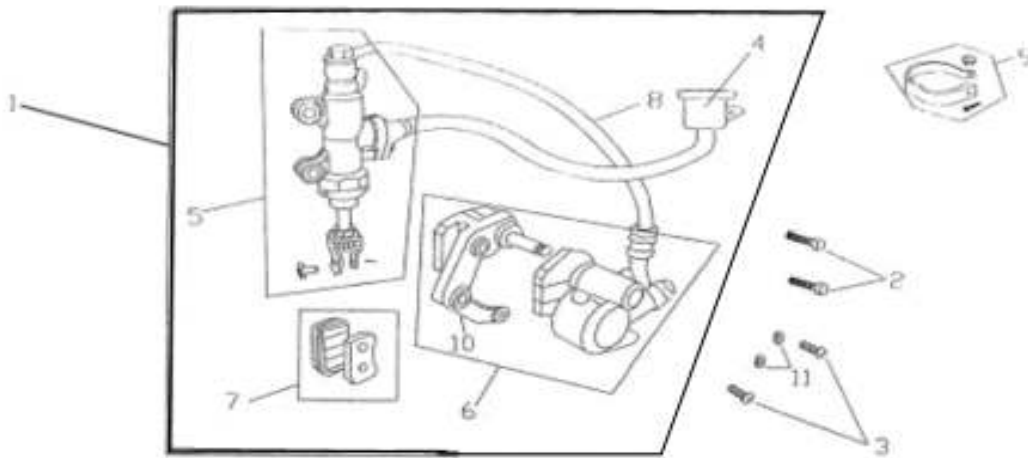

DIA.N	PART NO.	DESCRIPTION	Q'TY
J10-01	01I000100	Rear Brake Assy.	1
J10-02	GB/70-06030-N	Bolt,Hex-Head	2
J10-03	GB/70-08025-N	Bolt,Hex-Head	2
J10-04	01I000107	Oil Cup, Rear Brake Disc	1
J10-05	01I000102	Rear Master Cylinder	1
J10-06	01I000103	Rear Caliper	1
J10-07	01H000101	Rear Disc Pads	2
J10-08	01I000104	Rear Brake Hose	1
J10-09	01I000600	Clip, Rear Brake Hose	1
J10-10	01H000107	Bracket, Rear Caliper	1
J10-11	GB/93-18-N	Washer(18)	2