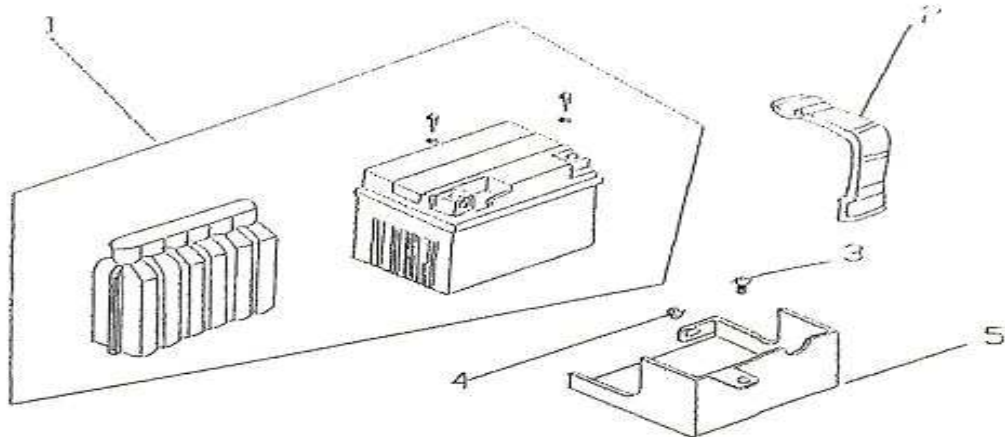

PG.3

AIR FILTER

DIA.N	PART NO.	DESCRIPTION	Q'TY
J03-01	01P000100	Clamp, Air Filter	1
J03-02	01P000300	Air Filter	1

PG.4

BATTERY ASSY

DIA.N	PART NO.	DESCRIPTION	Q'TY
J04-01	01T000100	BATTERY	1
J04-02	01Q001000	BAND, BATTERY	1
J04-03	01R001300	BOLT, HEX HEAD M6*10	1
J04-04	GB/6177-M6-LB	FLANGE NUT	1
J04-05	01L000100	BOX, BATTERY	1