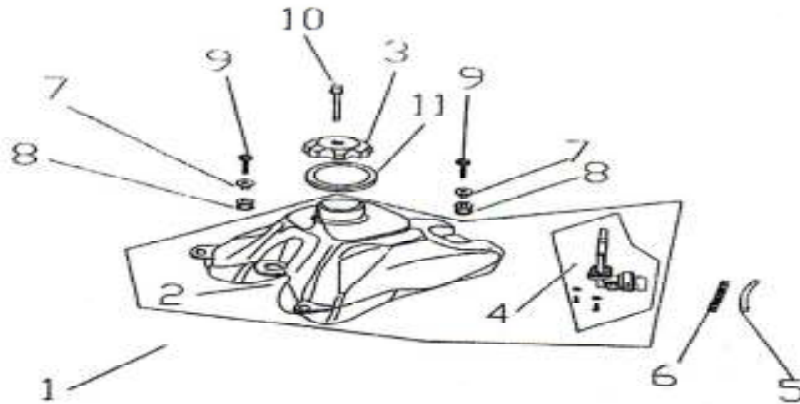

FUEL TANK ASSY

DIA.N	PART NO.	DESCRIPTION	Q'TY
J02-01	01J000000	Fuel Tank Assy.	1
J02-02	01J000100	Fuel Tank	1
J02-03	01J000400	Cap, Fuel Tank	1
J02-04	01J000300	Cock, Fuel Tank	1
J02-05	01Q000300	Fuel Hose & Clip	1
J02-06	01Q000301	Spring, Fuel Hose	1
J02-07	01R000700	Sleeved Washer	2
J02-08	01Q000400	Grommet ,Fuel Tank	2
J02-09	01R001700	Bolt, Hex-Head(M8*25)	2
J02-10	01J000402	Breather Tube Fuel Tank Cap	1
J02-11	01J000401	Seal Washer, Fuel Tank Cap	1