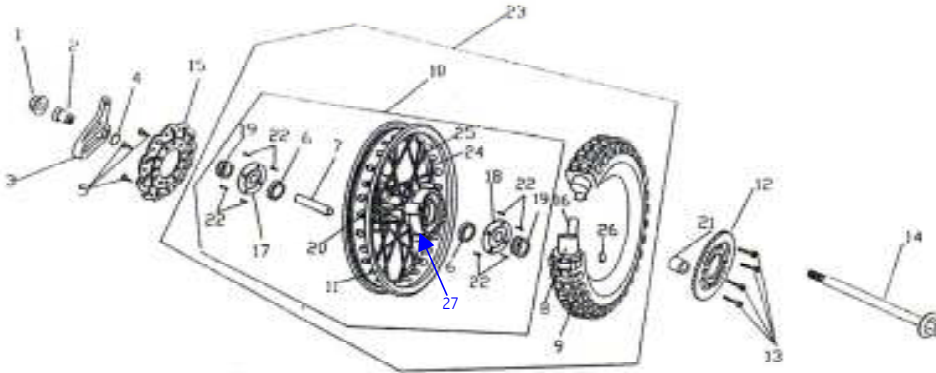

DIA.N	PART NO.	DESCRIPTION	Q'TY
J06-01	GB/6187-M12*1.25-LB	Flange Nut (M12*1.25)	1
J06-02	01R000306 (NEW) 01R000302 (old)	Right Spacer,Rear wheel Axle	1
J06-03	01I000300	Stay. Rear Brake	1
J06-04	01I000301	Stay Circlip, Rear Brake	1
J06-05	01R001100	Bolt,Hex-Head (M8*20)	3
J06-06	01G000102	Bearing(6301),Rear Wheel	2
J06-07	01R000308 (NEW) 01R000301 (OLD)	Spacer, Rear Wheel Hub	1
J06-08	01F000104	Inner Tube10"	1
J06-09	01F000122	Outer Tire 10*2.75 KT9666	1
J06-10	01G000901	Rear Wheel Rim Assy 10**1.6	1
J06-11	01F000102	Wheel Rim 10*1.6	1
J06-12	01G000500	Sprocket Driven (39T)	1
J06-13	01R001900	Bolt, Hex-Head (M8*25)	4
J06-14	01R000300	Rear Wheel Axle (M12*220)	1
J06-15	01I000200	Rear Brake Disc	1
J06-16	01F000106	Rear Band 10"	1
J06-17	01G000106	Press Plate, Wheel Hub	1
J06-18	01G000105	Press Plate, Sprocket Driver	1
J06-19	01G000801	Oil Seal (22*32*5)	2
J06-20	01F000111	Nut, Spoke	28
J06-21	01R000307 (NEW) 01R000303 (OLD)	Left Spacer,Rear Wheel Axle	1
J06-22	GB/819-04016-C	Bolt, Cross	8
J06-23	01G001900 (color)	Rear Wheel Assy 10**1.6	1
	01G001001 (color)	Rear Wheel Assy 12**1.6	1
J06-24	01F000118 (NEW) 01G000103 (OLD)	Rear Spoke A 10"	14
J06-25	01F000119 (NEW) 01G000104 (OLD)	Rear Spoke B 10"	14
J06-26	01F000108	Dust-Protecting Cap	1
J06-27	01G000800 (NEW) 01G000101 (OLD)	Rear Wheel Hub (spokes NOT included)	1