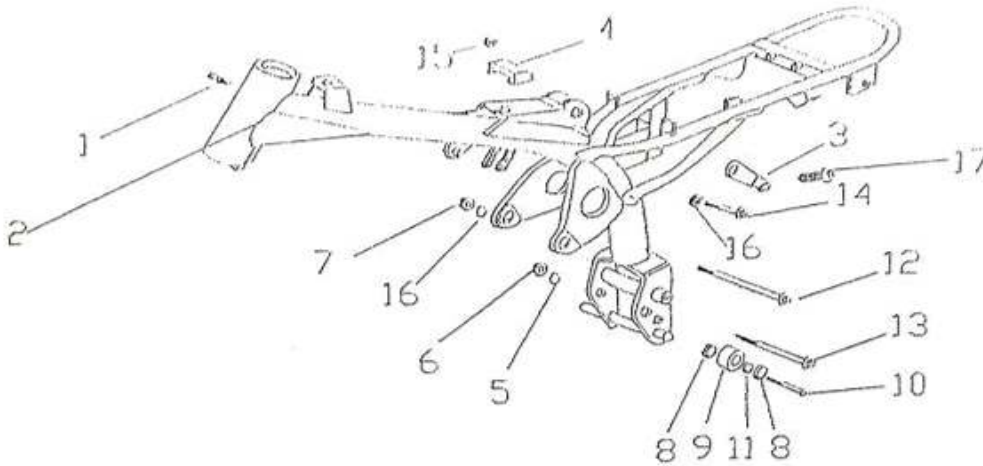

SWINGARM

DIA.N	PART NO.	DESCRIPTION	Q'TY
J14-01	01R000400	Pivot, Swing arm Bolt	1
J14-02	01R000402	Collar, Swing arm	2
J14-03	GB/6903-NA	Roller Needle Bearing	2
J14-04	01C000400	Slider,Chain	1
J14-05	GB/6187-M10-LB	Flange Nut (M10)	1
J14-06	01C000100	Left & Right Chain Adjustor	2
J14-07	GB/5783-06050-LB	Bolt, Hex-Head (M6*50)	2
J14-08	GB/6170-M6-LB	Lower Shock Nut	2
J14-09	GB/70-10050-LB	Bolt ,Hex-head	1
J14-10	01R001200	Bolt, Hex-Head(M5*8)	1
J14-11	GB/6187-M10*1.25-LB	Flange Nut	1
J14-12	01C000600	Chain	1
J14-13	GB/97.1-10-LB	Washer(10)	1
J14-15	01C010000	Swing Arm Assy	1
J14-16	01R003000	Bolt,Hex-Head (M6*40)	3
J14-17	01R003100	Bolt,Hex-Head (M8*20)	2
J14-14	01C000700	Guard Assy. Chain (includes bellow:)	1
J14-18	01C000502	Right Board,Chain Guide (not sold alone)	1
J14-19	01C000703	Right Nylon block,Chain Guide (not sold alone)	1
J14-20	01R000100	Middle Bush,Chain Guide (not sold alone)	1
J14-21	01C000505	Middle Nylon Block,Chain Guide (not sold alone)	1
J14-22	01C000706	Fixed Stay,Chain Guide (not sold alone)	1
J14-23	01C000704	Left Nylon block,Chain Guide (not sold alone)	1
J14-24	01C000501	Left Board,Chain Guide (not sold alone)	1
J14-25	01C000507	Fixture Cap,Chain Guide	3
J14-26	GB/93-8-N	Washer (18)	2

FRAME ASSY

DIA.N	PART NO.	DESCRIPTION	Q'TY
J16-01	01A000500	Grease nipple	1
J16-02	01A000000	Frame Assy	1
J16-03	01A000800	Oil Cup Bracket, Rear Brake Disc	1
J16-04	01Q000500	Tank Rubber	1
J16-05	GB/97.1-8-LB	Washer 8	1
J16-06	GB/6187-M8-G	Flange Nut	1
J16-07	GB/6187-M10*1.5-G	Flange Nut	1
J16-08	01C000301	Bearing, Roller Chain 608	2
J16-09	01C000300	Roller Chain	1
J16-10	GB/70-08040-N	Bolt, Hex-Head M8*40	1
J16-11	01R000500	Inner Spacer, Roller Chain	1
J16-12	GB/5787-10115-G	Flange Nut	1
J16-13	01R002200	Bolt, Hex-Head Flange M8*110	1
J16-14	GB/70-10045-LB	Bolt, Hex-Head	1
J16-15	GB/6187-M10-LB	Flange Nut	1
J16-16	GB/97.1-10-LB	Washer (10)	2
J16-17	01R001300	Bolt, Hex-Head M6*10	1