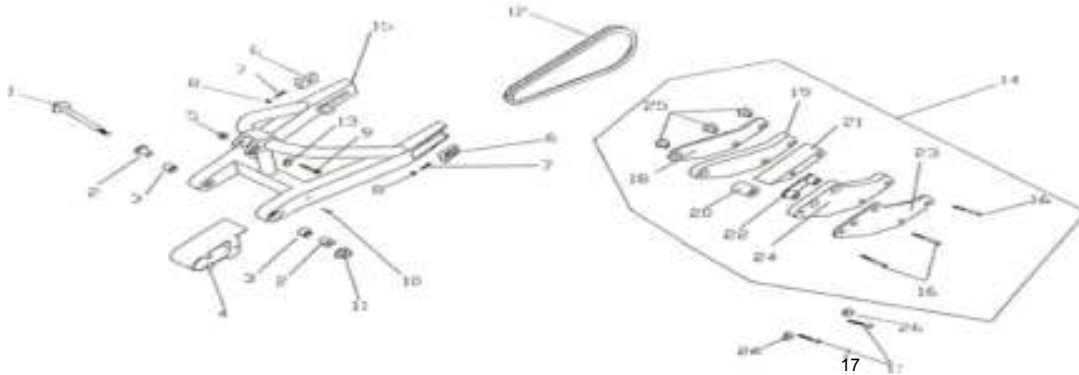

SWINGARM

DIA.N	PART NO.	DESCRIPTION	Q'TY
J14-01	01R000400	Pivot, Swing arm Bolt	1
J14-02	01R000402	Collar, Swing arm	2
J14-03	GB/6903-NA	Roller Needle Bearing	2
J14-04	01C000400	Slider,Chain	1
J14-05	GB/6187-M10-LB	Flange Nut (M10)	1
J14-06	01C000100	Left & Right Chain Adjustor	2
J14-07	GB/5783-06050-LB	Bolt, Hex-Head (M6*50)	2
J14-08	GB/6170-M6-LB	Lower Shock Nut	2
J14-09	GB/70-10050-LB	Bolt ,Hex-head	1
J14-10	01R001200	Bolt, Hex-Head(M5*8)	1
J14-11	GB/6187-M10*1.25-LB	Flange Nut	1
J14-12	01C000600	Chain	1
J14-13	GB/97.1-10-LB	Washer(10)	1
J14-15	01C010000	Swing Arm Assy	1
J14-16	01R003000	Bolt,Hex-Head (M6*40)	3
J14-17	01R003100	Bolt,Hex-Head (M8*20)	2
J14-14	01C000700	Guard Assy. Chain (includes bellow:)	1
J14-18	01C000502	Right Board,Chain Guide (not sold alone)	1
J14-19	01C000703	Right Nylon block,Chain Guide (not sold alone)	1
J14-20	01R000100	Middle Bush,Chain Guide (not sold alone)	1
J14-21	01C000505	Middle Nylon Block,Chain Guide (not sold alone)	1
J14-22	01C000706	Fixed Stay,Chain Guide (not sold alone)	1
J14-23	01C000704	Left Nylon block,Chain Guide (not sold alone)	1
J14-24	01C000501	Left Board,Chain Guide (not sold alone)	1
J14-25	01C000507	Fixture Cap,Chain Guide	3
J14-26	GB/93-8-N	Washer (18)	2